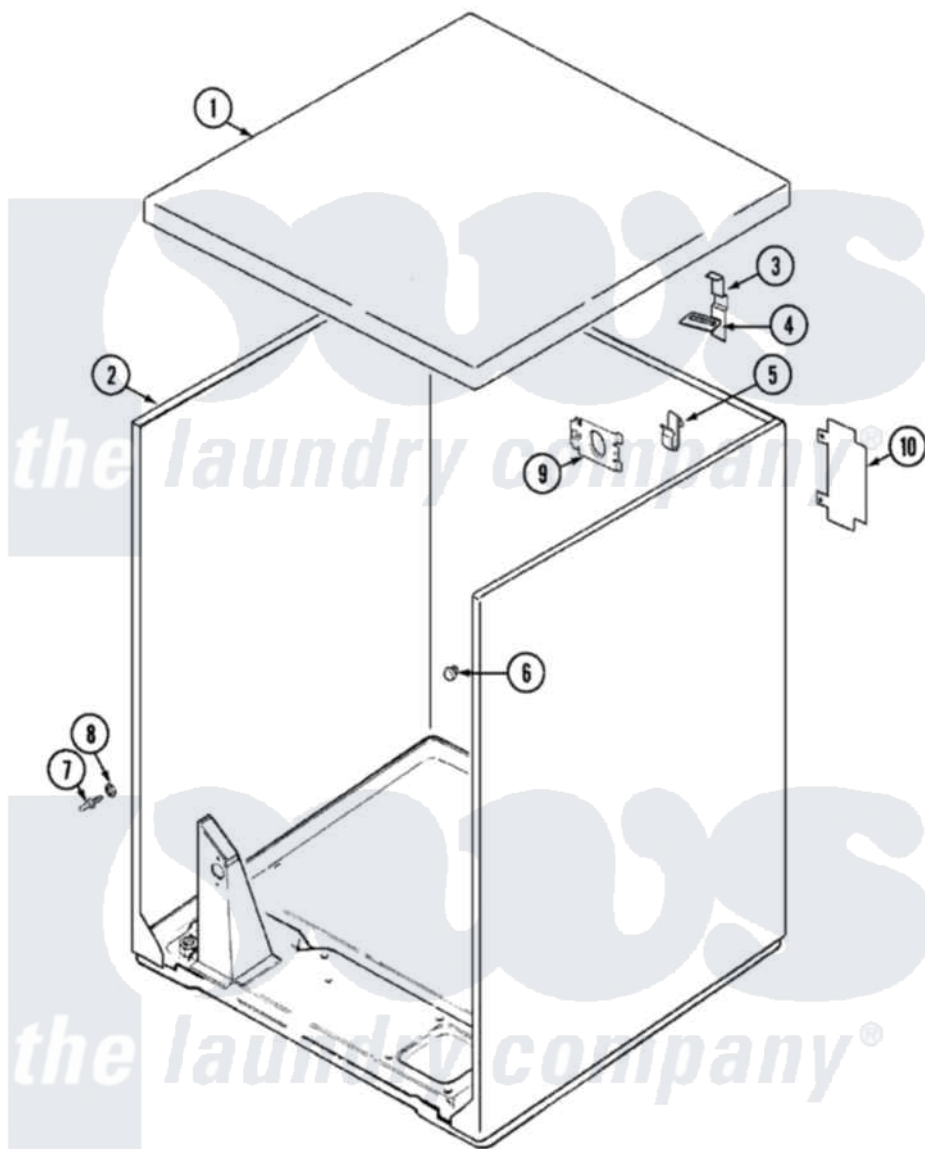

Admiral LDGA100BAM 01 - CABINET (BAx)

Admiral [Residential Admiral LDGA100BAM Dryer Parts](#) Parts Diagram 01 - CABINET (BAx)
 Click on the part number to view part

Item	Original Part Number	Replaced By	Status	Part Description
1	53-2435-24			Top, Cabinet
2	53-2147-24	31001715		Cabinet And Base Assembly
3	63-5712			Hinge, Cabinet Top
4	33-0930			Pad, Top Hinge
"	25-3092	90767		Screw, 8A X 3/8 HeX Washer Head Tapping
5	25-3034			Clip, Wiring
6	33-2653			Bumper, Cabinet
7	53-0643			Pin, Locator
8	53-0200			Sleeve, Locator Pin
"	25-0224	3400029		Nut, Adapter Plate
9	53-0135		Not Available	SUPPORT, POWER CORD
10	53-0284			Cover, Terminal
"	25-7857	90767		Screw, 8A X 3/8 HeX Washer Head Tapping