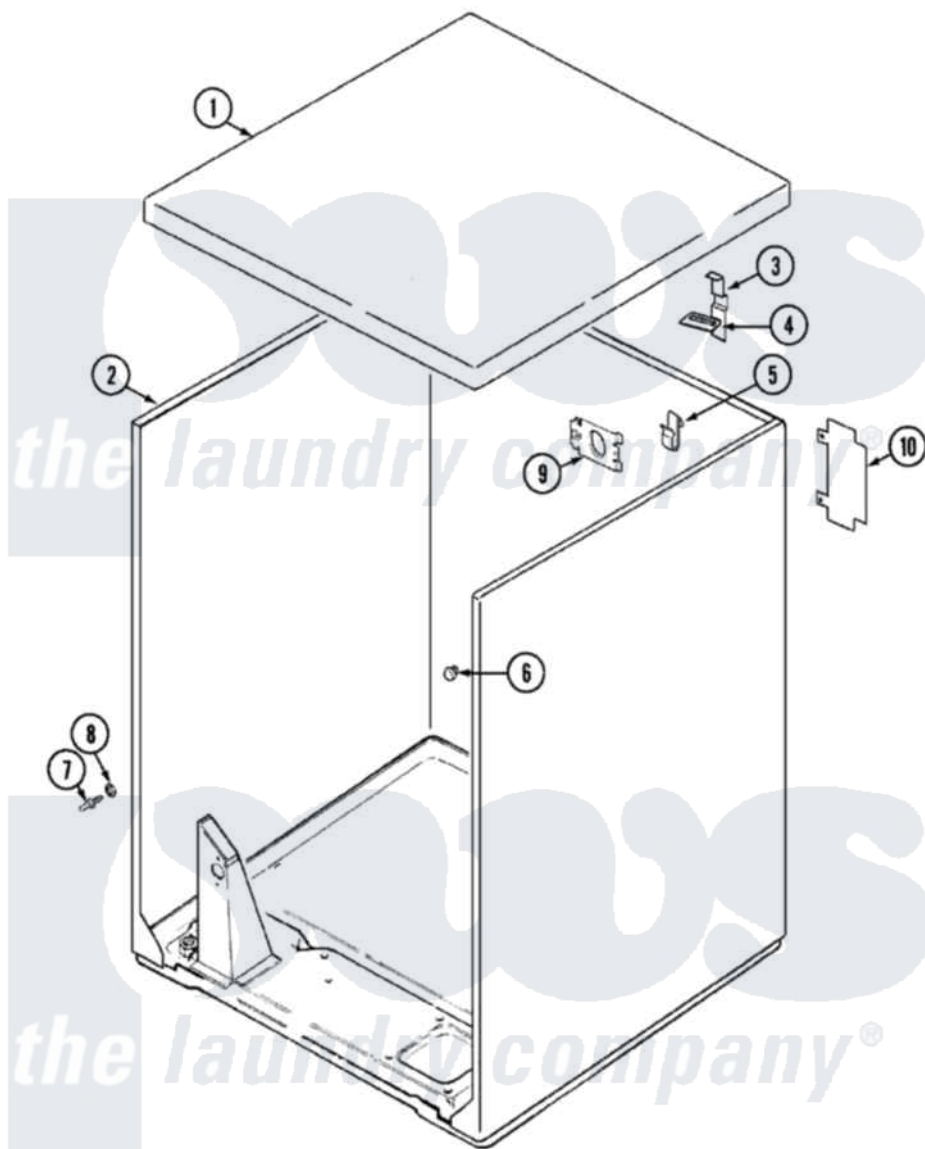

# Admiral LDGA200AAE 01 - CABINET (AAE & AAM)

Admiral [Residential Admiral LDGA200AAE Dryer Parts](#) Parts Diagram 01 - CABINET (AAE & AAM)

[Click on the part number to view part](#)

Item	Original Part Number	Replaced By	Status	Part Description
1	53-2435		Not Available	TOP, CABINET
2	53-2147	<a href="#">31001714</a>		Cabinet And Base Assembly
3	<a href="#">63-5712</a>			Hinge, Cabinet Top
4	<a href="#">33-0930</a>			Pad, Top Hinge
"	25-3092	<a href="#">90767</a>		Screw, 8A X 3/8 HeX Washer Head Tapping
5	<a href="#">25-3034</a>			Clip, Wiring
6	<a href="#">33-2653</a>			Bumper, Cabinet
7	<a href="#">53-0643</a>			Pin, Locator
8	<a href="#">53-0200</a>			Sleeve, Locator Pin
"	25-0224	<a href="#">3400029</a>		Nut, Adapter Plate
9	53-0135		Not Available	SUPPORT, POWER CORD
10	<a href="#">53-0284</a>			Cover, Terminal
"	25-7857	<a href="#">90767</a>		Screw, 8A X 3/8 HeX Washer Head Tapping