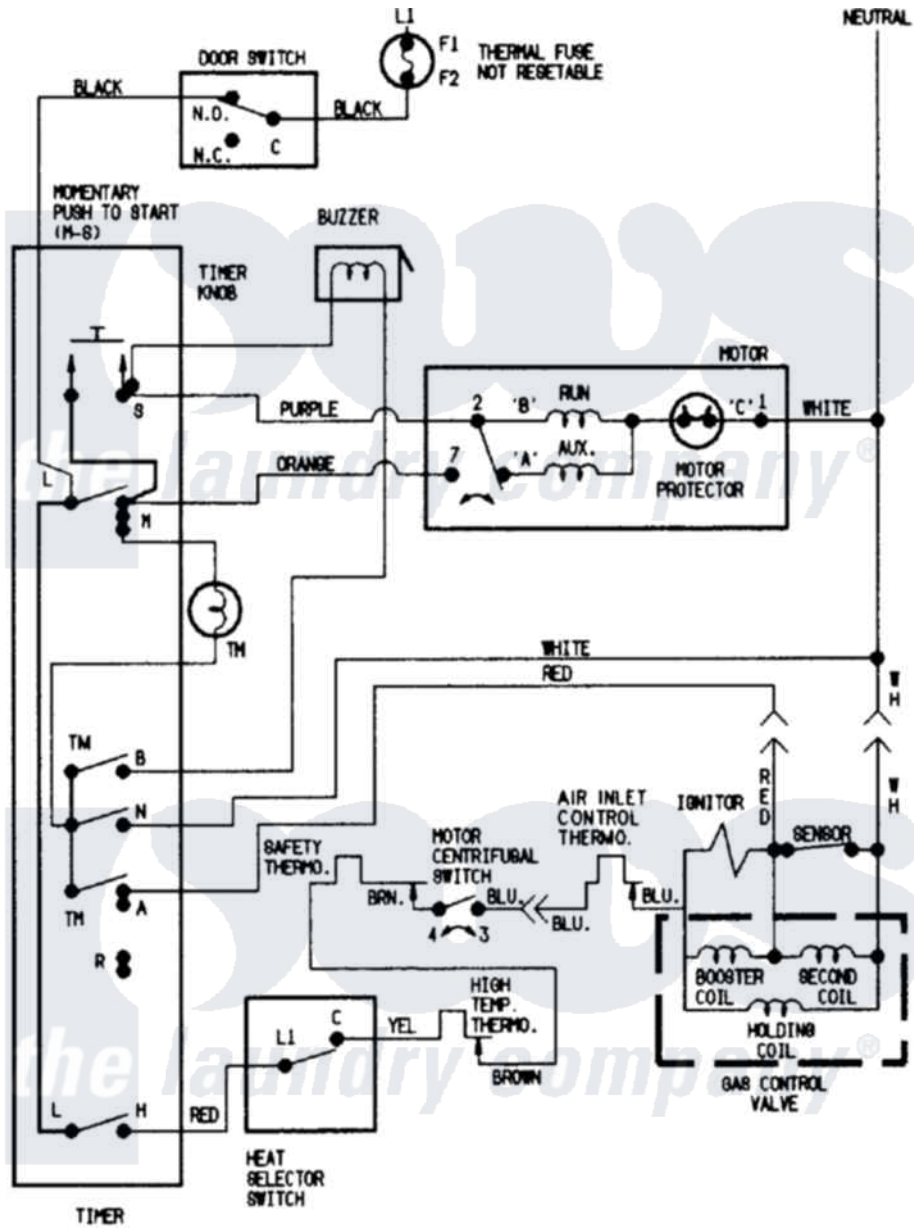

# Admiral LDGA200AAM 07 - WIRING INFORMATION (AAE & AAM)

Admiral Residential Admiral LDGA200AAM Dryer Parts Diagram 07 - WIRING INFORMATION (AAE & AAM)

[Click on the part number to view part](#)

Item	Original Part Number	Replaced By	Status	Part Description
NI	15002017		Not Available	WIRING INFORMATION
"	15001254		Not Available	WIRING INFORMATION