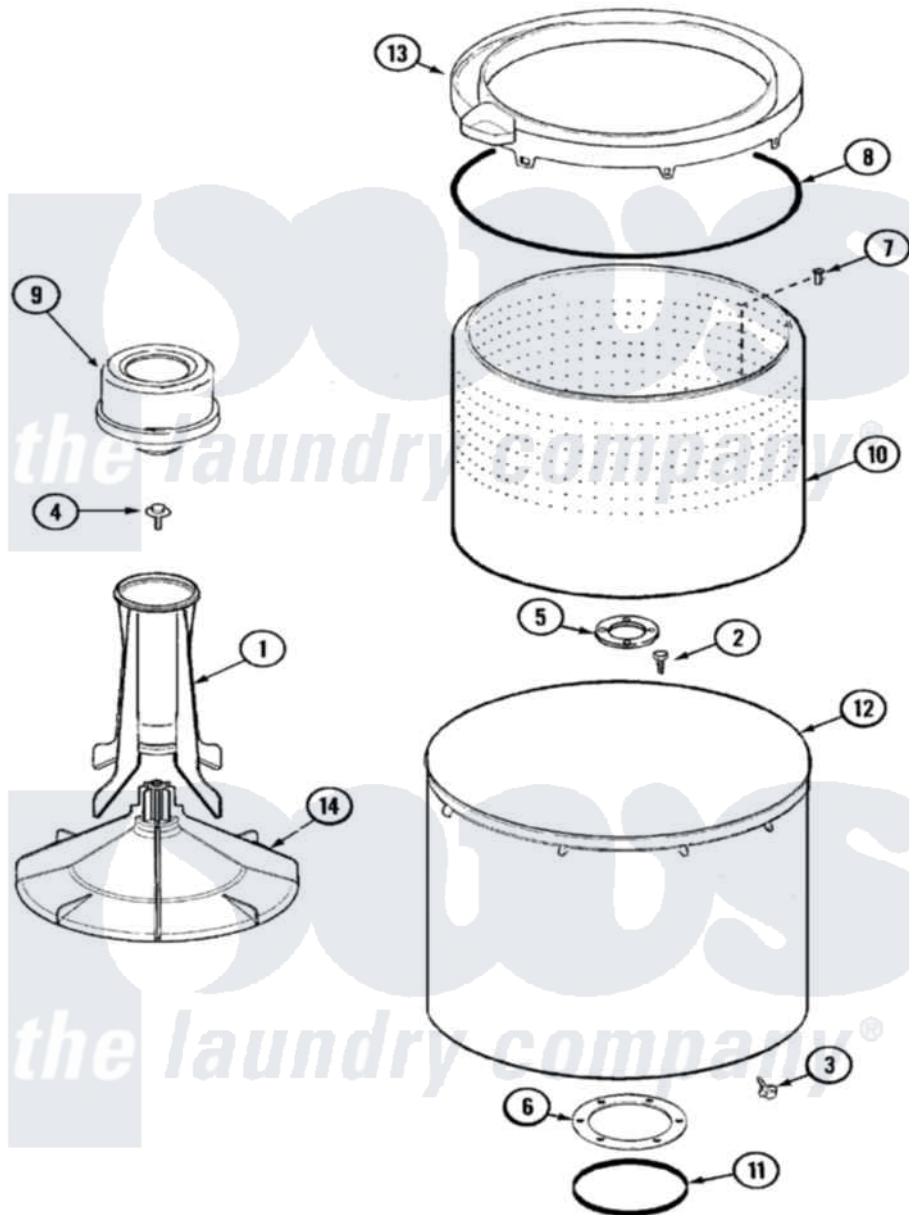

# Admiral LNC6762A01 06 - TUB

Admiral [Residential Admiral LNC6762A01 Washer Parts](#) Parts Diagram 06 - TUB  
 Click on the part number to view part

Item	Original Part Number	Replaced By	Status	Part Description
1	<a href="#">21001521</a>			Top, Agitator
2	21001510	<a href="#">22002947</a>		Bolt, Tub
3	25-7953	<a href="#">22002933</a>		Screw
4	25-8004	<a href="#">W10309247</a>		Screw
5	<a href="#">35-3685</a>			Gasket, Basket To Centerpost
6	<a href="#">35-3686</a>			Gasket, Tub To Housing
7	25-7967	<a href="#">3400504</a>		Screw
8	<a href="#">35-2328</a>			Seal, Tub Top
9	<a href="#">21001905</a>			Dispenser, Fabric
10	<a href="#">21001529</a>			Basket Assembly
11	<a href="#">35-2978</a>			Seal, Tub/Housing
12	<a href="#">35-3700</a>			Tub Assembly
13	21001531		Not Available	TOP, TUB (PLASTIC)
14	<a href="#">21001530</a>			Base, Agitator