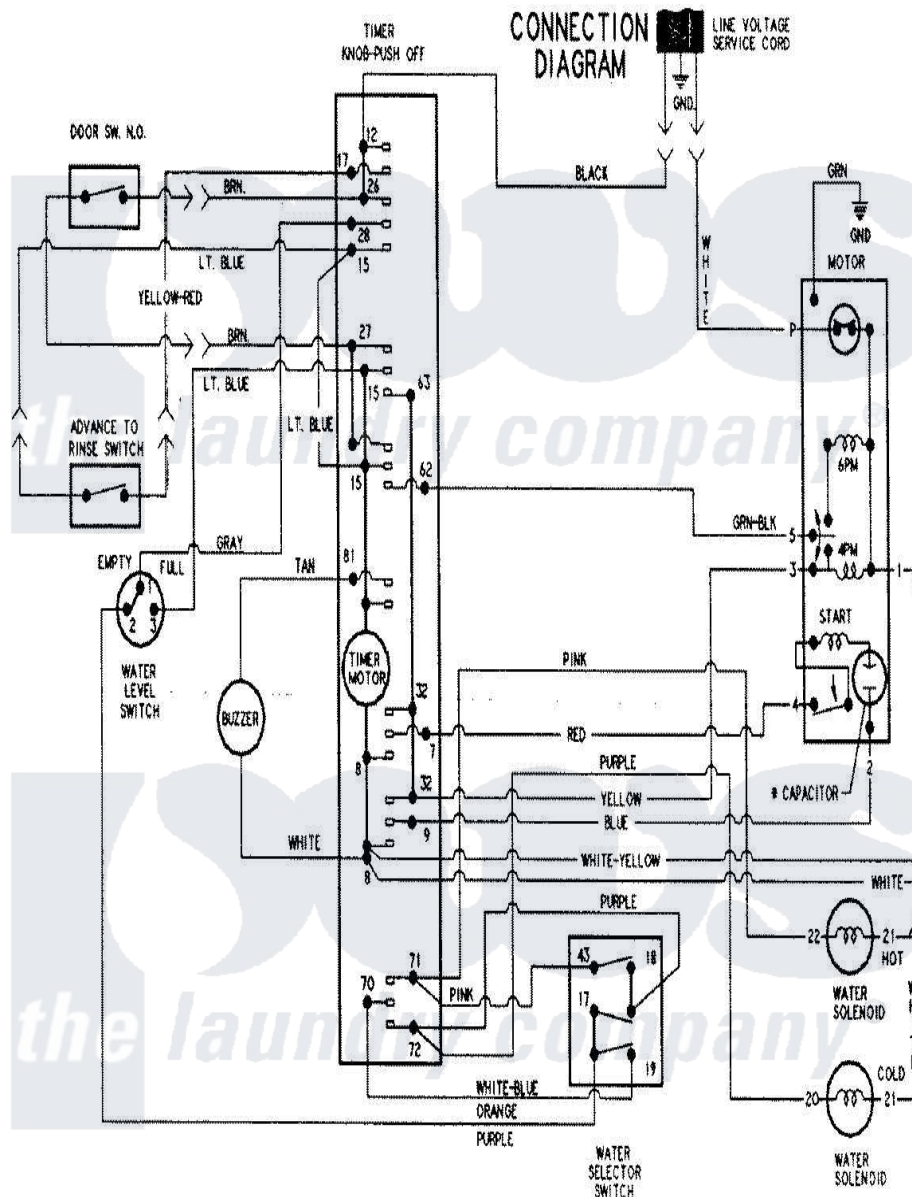

Admiral LNC6762A01 07 - WIRING INFORMATION

Admiral Residential Admiral LNC6762A01 Washer Parts Parts Diagram 07 - WIRING INFORMATION
 Click on the part number to view part

| Item | Original Part Number | Replaced By | Status | Part Description |
|------|----------------------|-------------|---------------|--------------------|
| NI | 15002612 | | Not Available | WIRING INFORMATION |