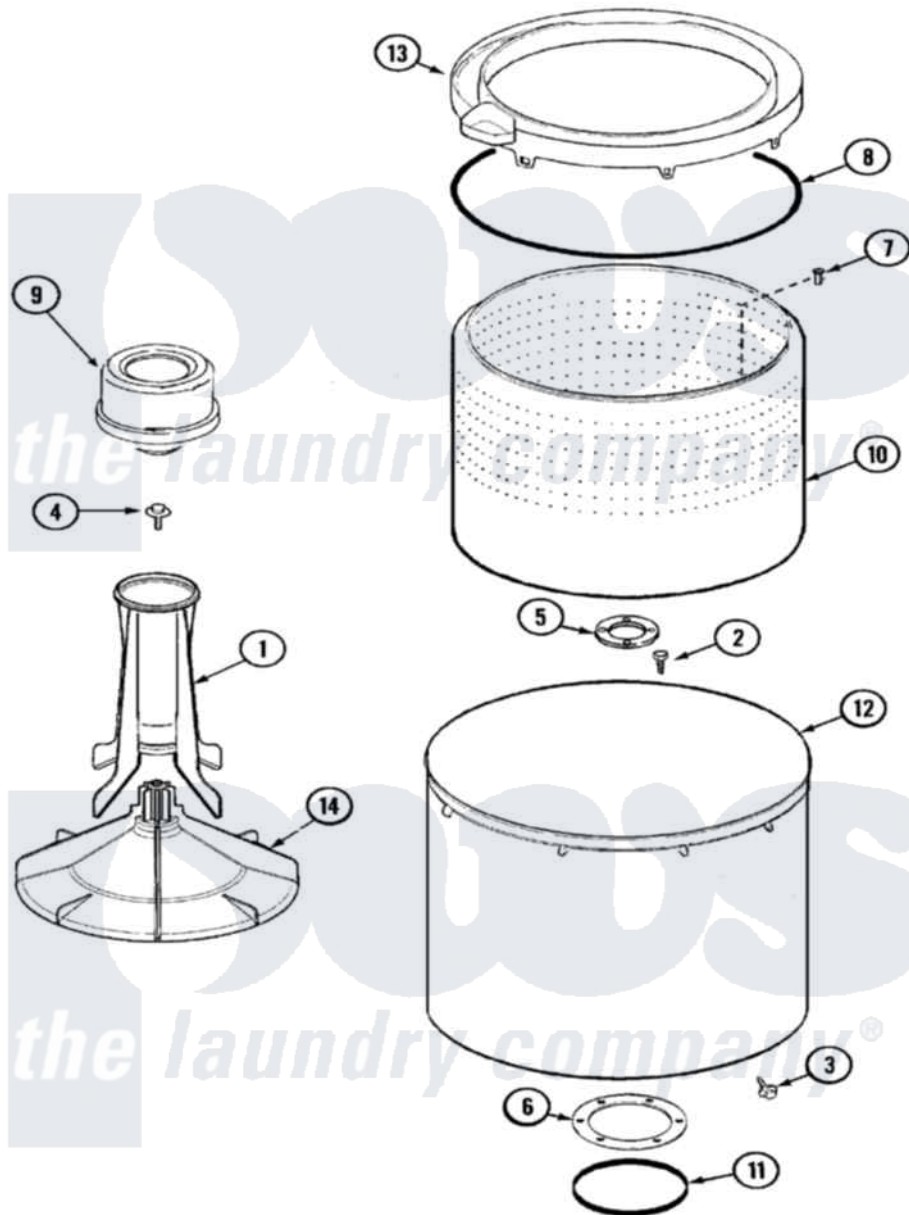

Admiral LNC6762A77 04 - TUB

Admiral [Residential Admiral LNC6762A77 Washer Parts](#) Parts Diagram 04 - TUB
 Click on the part number to view part

Item	Original Part Number	Replaced By	Status	Part Description
1	21001521			Top, Agitator
2	21001510	22002947		Bolt, Tub
3	25-7953	22002933		Screw
4	25-8004	W10309247		Screw
5	35-3685			Gasket, Basket To Centerpost
6	35-3686			Gasket, Tub To Housing
7	25-7967	3400504		Screw
8	35-2328			Seal, Tub Top
9	21001905			Dispenser, Fabric
10	21001529			Basket Assembly
11	35-2978			Seal, Tub/Housing
12	35-3700			Tub Assembly
13	21001531		Not Available	TOP, TUB (PLASTIC)
14	21001530			Base, Agitator