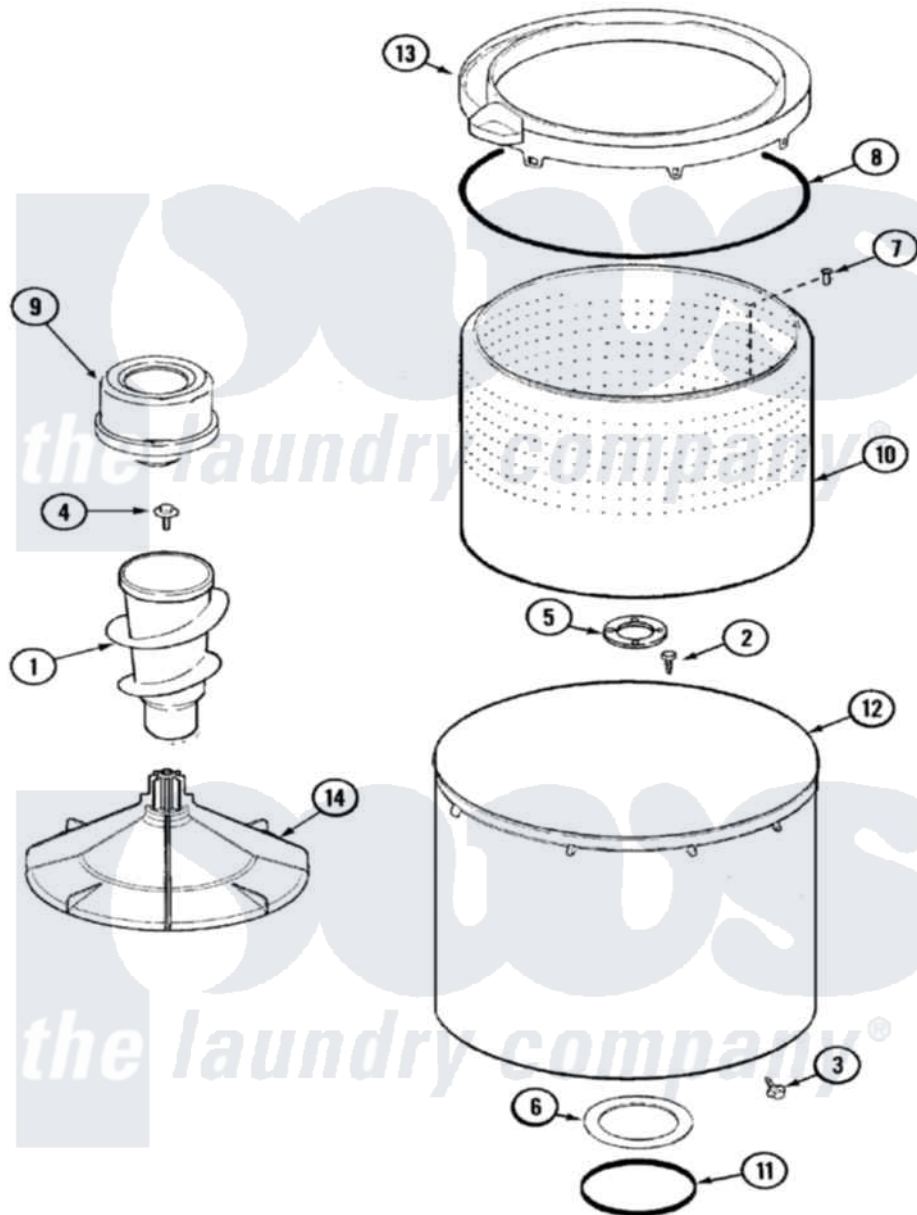

Admiral LNC6764A71 10 - TUB

Admiral [Residential Admiral LNC6764A71 Washer Parts](#) Parts Diagram 10 - TUB
 Click on the part number to view part

Item	Original Part Number	Replaced By	Status	Part Description
1	21001593	21001878		Auger/Post Assembly
2	21001510	22002947		Bolt, Tub
3	25-7953	22002933		Screw
4	25-7948	W10309247		Screw
5	35-3685			Gasket, Basket To Centerpost
6	35-3686			Gasket, Tub To Housing
7	25-7967	3400504		Screw
8	35-2328			Seal, Tub Top
9	21001905			Dispenser, Fabric
10	21001529			Basket Assembly
11	35-2978			Seal, Tub/Housing
12	35-3700			Tub Assembly
13	21001531		Not Available	TOP, TUB (PLASTIC)
14	21001530			Base, Agitator