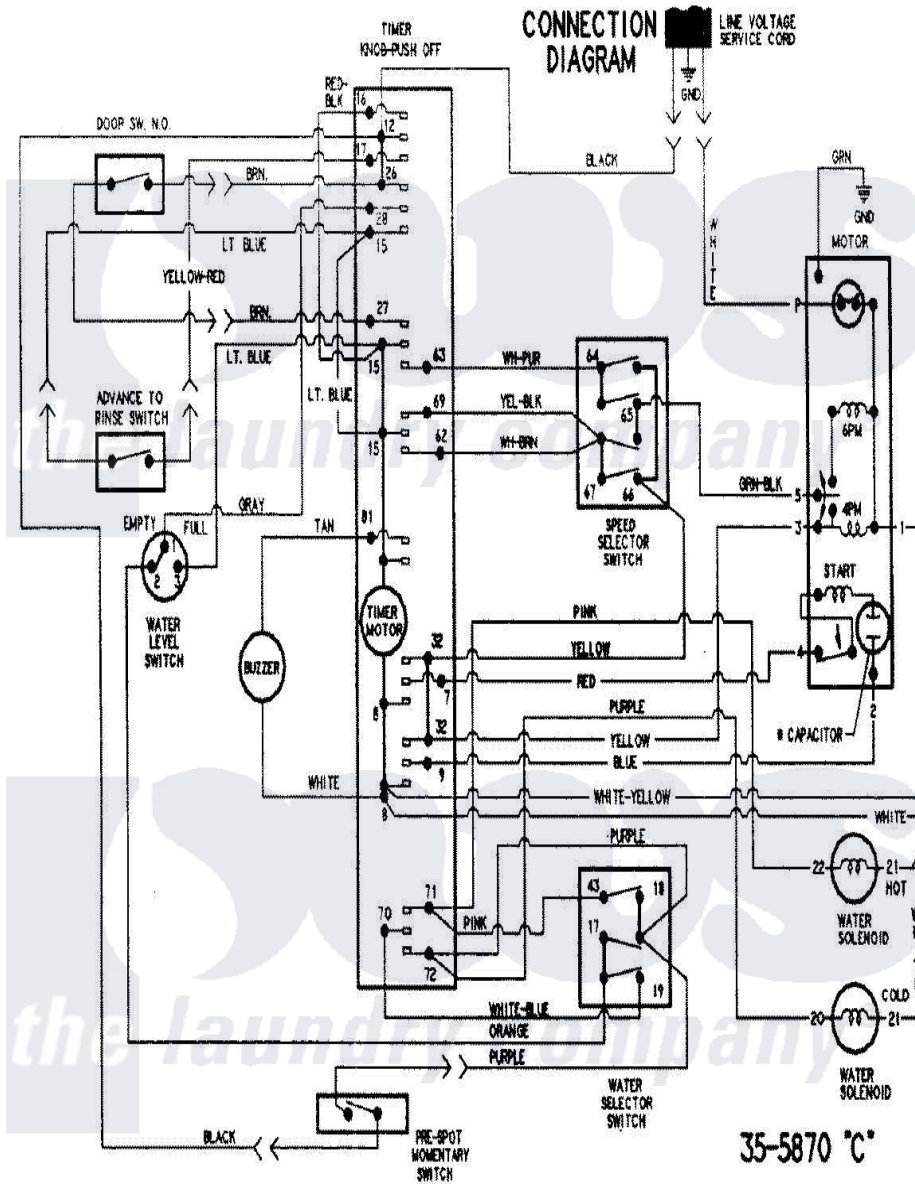

Admiral LNC6764A71 11 - WIRING INFORMATION

Admiral Residential Admiral LNC6764A71 Washer Parts Parts Diagram 11 - WIRING INFORMATION
 Click on the part number to view part

Item	Original Part Number	Replaced By	Status	Part Description
NI	15002707		Not Available	WIRING INFORMATION