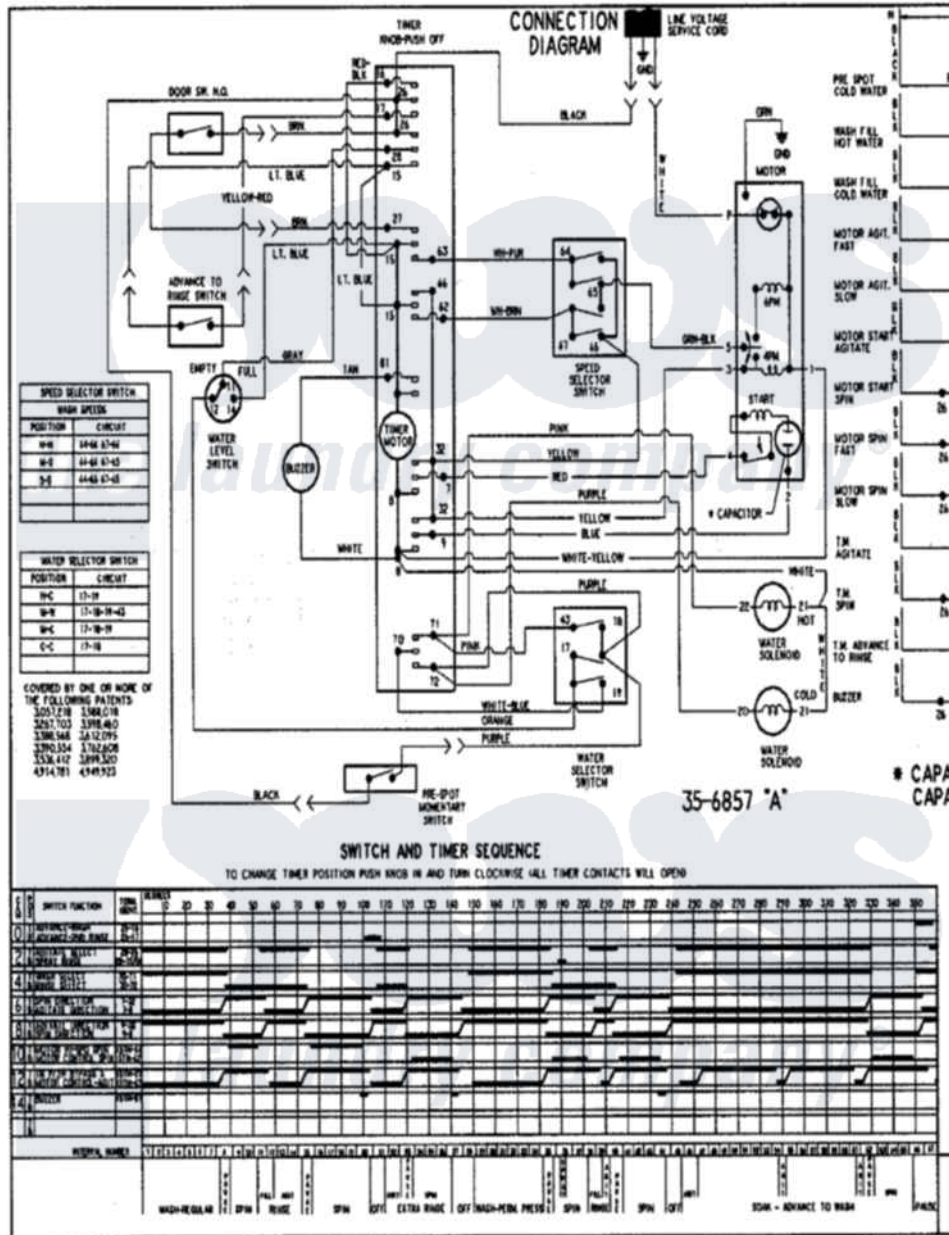

# Admiral LNC6764A71 12 - WIRING INFORMATION (SERIES 21)

Admiral Residential Admiral LNC6764A71 Washer Parts Parts Diagram 12 - WIRING INFORMATION (SERIES 21)  
 Click on the part number to view part

Item	Original Part Number	Replaced By	Status	Part Description
NI	15003479		Not Available	WIRING INFORMATION