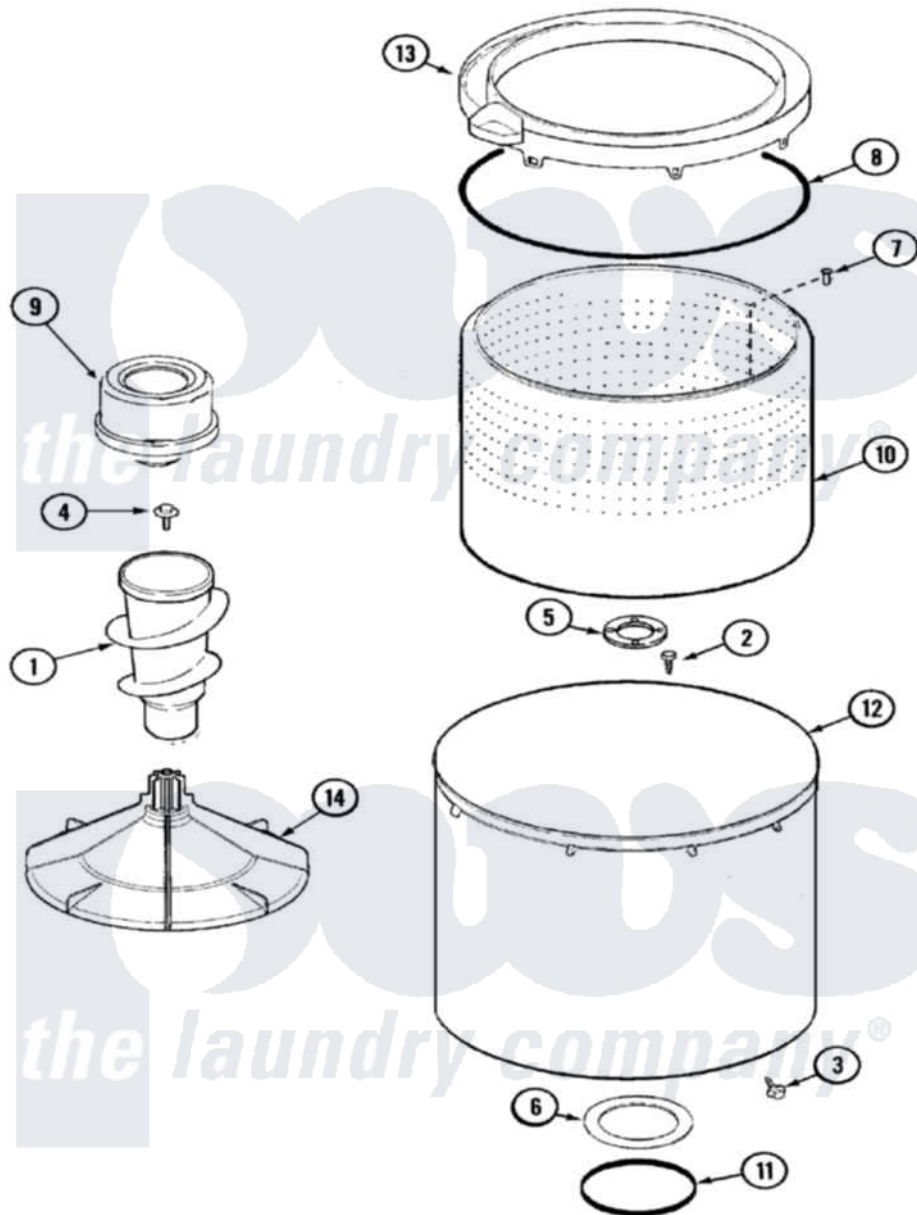

Admiral LNC6766B71 09 - TUB

Admiral [Residential Admiral LNC6766B71 Washer Parts](#) Parts Diagram 09 - TUB
 Click on the part number to view part

Item	Original Part Number	Replaced By	Status	Part Description
1	21001878			Auger/Post Assembly
2	21001510	22002947		Bolt, Tub
3	25-7953	22002933		Screw
4	25-7948	W10309247		Screw
5	35-3685			Gasket, Basket To Centerpost
6	35-3686			Gasket, Tub To Housing
7	25-7967	3400504		Screw
8	35-2328			Seal, Tub Top
9	21001905			Dispenser, Fabric
10	21001529			Basket Assembly
11	35-2978			Seal, Tub/Housing
12	35-3700			Tub Assembly
13	21001531		Not Available	TOP, TUB (PLASTIC)
14	21001530			Base, Agitator