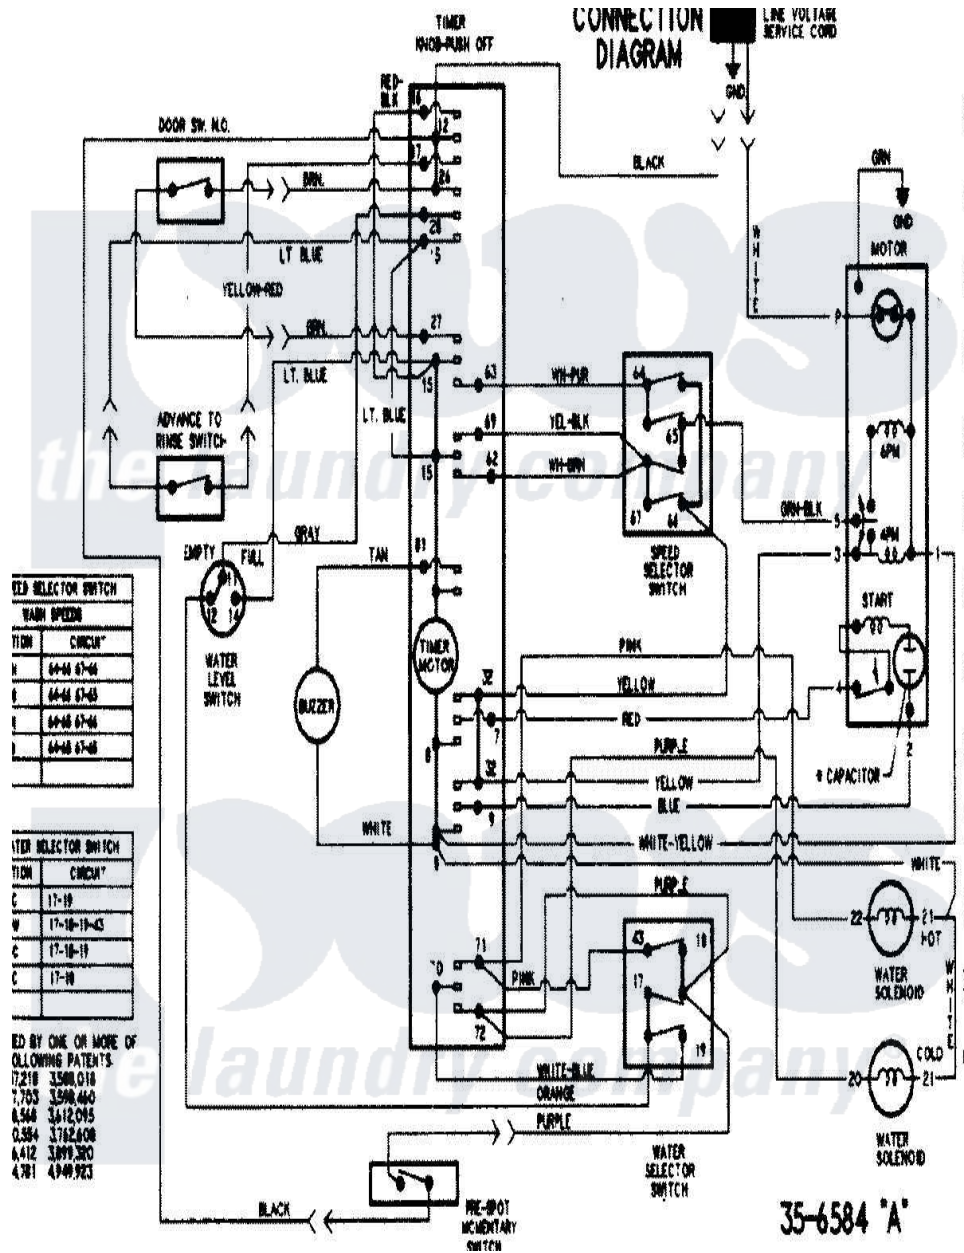

Admiral LNC6766B71 11 - WIRING INFORMATION (SERIES 20)

Admiral Residential Admiral LNC6766B71 Washer Parts Parts Diagram 11 - WIRING INFORMATION (SERIES 20)
 Click on the part number to view part

Item	Original Part Number	Replaced By	Status	Part Description
NI	15003223		Not Available	WIRING INFORMATION