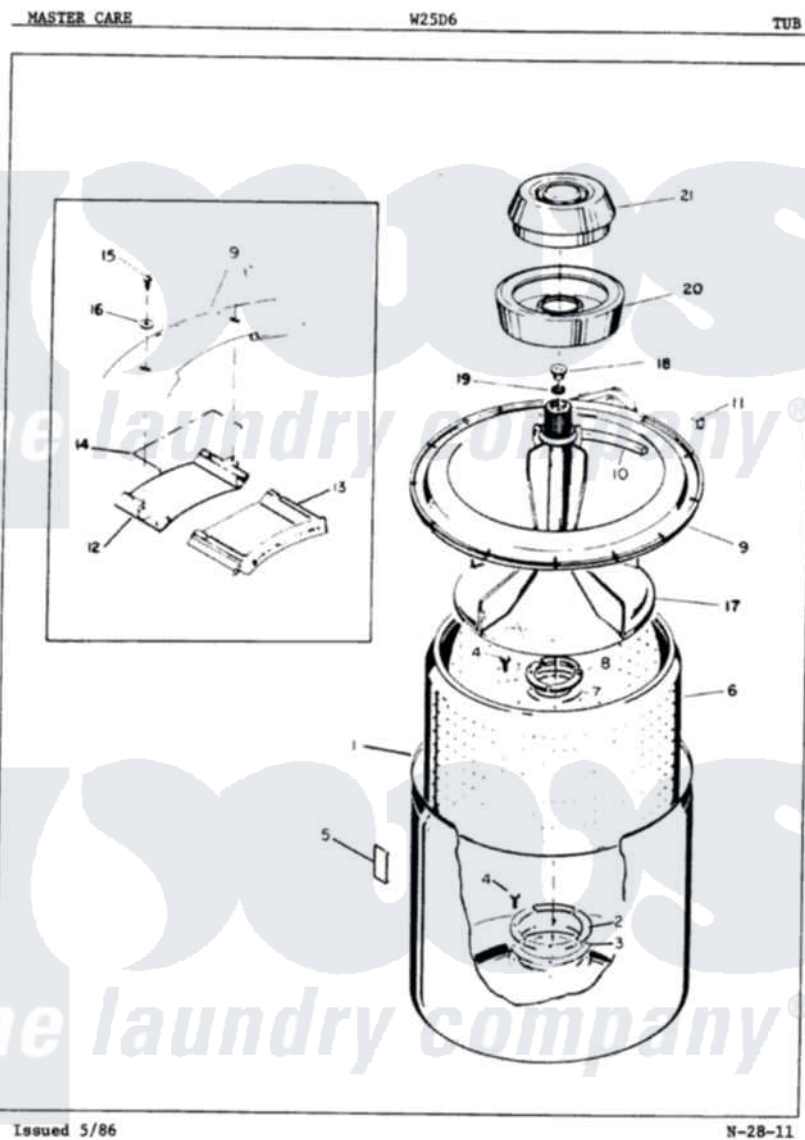

# Admiral W25D6W 09 - TUB

Admiral [Residential Admiral W25D6W Washer Parts](#) Parts Diagram 09 - TUB  
 Click on the part number to view part

Item	Original Part Number	Replaced By	Status	Part Description
1	33-9564		Not Available	TUB ASM
2	33-8800	<a href="#">33-8800K</a>		Plate
3	<a href="#">33-6905</a>			Gasket
4	25-7783	<a href="#">4356852</a>		Screw
5	33-3232	<a href="#">35-0538</a>		Pad
6	33-9566	<a href="#">33-9500N</a>		Basket Kit
7	<a href="#">33-6902</a>			Gasket
8	33-8799		Not Available	REINF PLATE
9	<a href="#">33-6524</a>			Tub Top
10	<a href="#">33-3055</a>			Gasket
11	<a href="#">25-7748</a>			Clip
12	33-8265		Not Available	DISPENSER BASE
13	33-8264		Not Available	DISPENSER ASSEMB
14	33-6521		Not Available	CLIP
15	25-7082	<a href="#">400022-1</a>		Screw
16	25-7224		Not Available	FLAT WASHER

17	33-5983	Not Available	AGITATOR
18	<a href="#">33-6241</a>		Cap
19	<a href="#">25-7330</a>		Rubber Washer
20	33-6107	<a href="#">LA-1012</a>	Lint Filter Kit
21	33-7507	<a href="#">LA-1012</a>	Lint Filter Kit