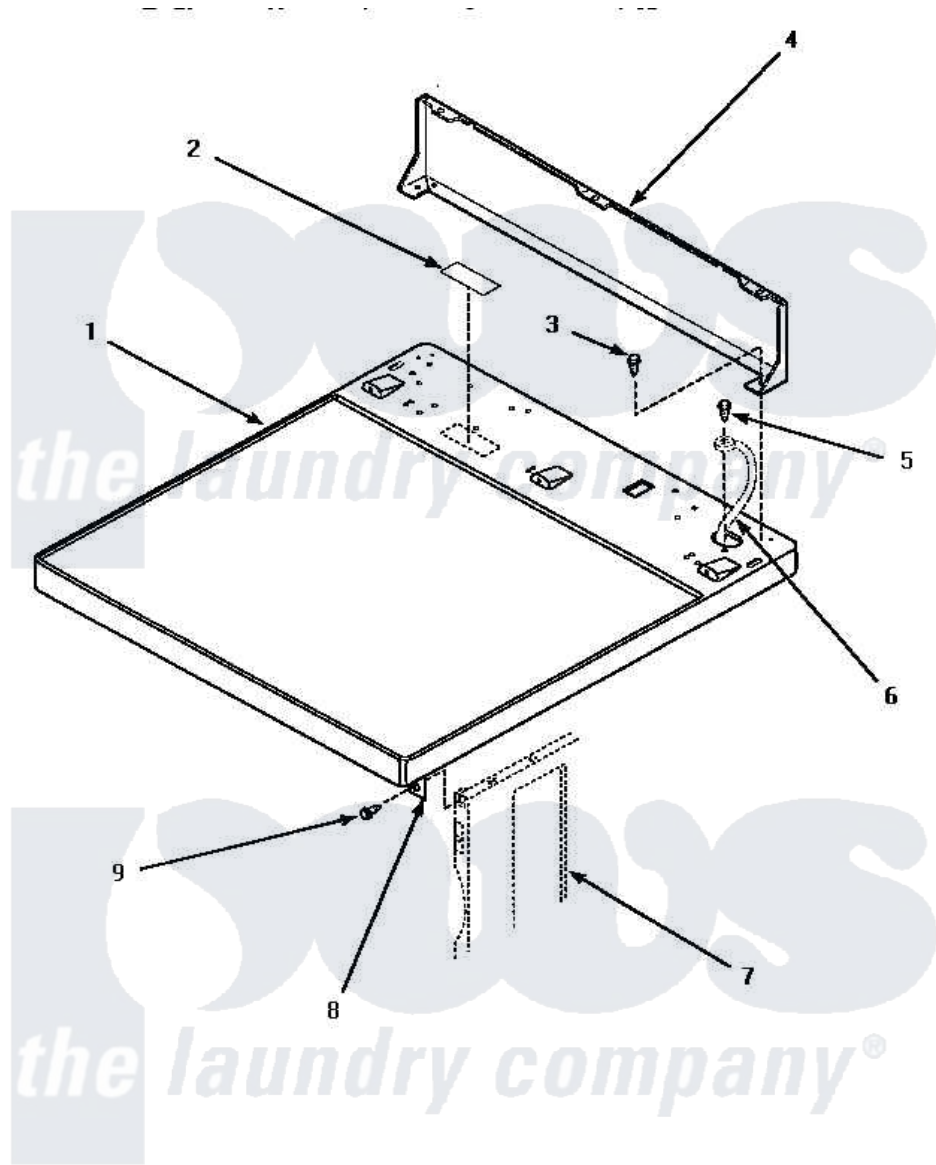

Amana AEM697L 02 - CABINET TOP & CONTROL HOOD REAR PANEL

CABINET TOP AND CONTROL HOOD REAR PANEL

Amana [Residential Amana AEM697L Dryer Parts](#) Parts Diagram 02 - CABINET TOP & CONTROL HOOD REAR PANEL
 Click on the part number to view part

Item	Original Part Number	Replaced By	Status	Part Description
1	500085WP	37001027		Panel, Top
"	500085HP		Not Available	PANEL, TOP-HOME
"	500085LP	510029LP		Kit Top Panel W/Hwdomestic
2	24903		Not Available	STICKER, DISCONNECT POW
3	501086	90767		Screw, 8A X 3/8 HeX Washer Head Tapping
4	500343		Not Available	PANEL, BACK(HOME HOOD)
5	20530			Screw, 10-24 x 3/8 Hex
6	Y00000000		Not Available	SEE NOTE GROUND WIRE FROM REAR BULKHEAD, GREEN
7	Y00000000		Not Available	SEE NOTE CABINET
8	500084	40130801		Bracket, Top Mount
9	33562	27001200		Screw