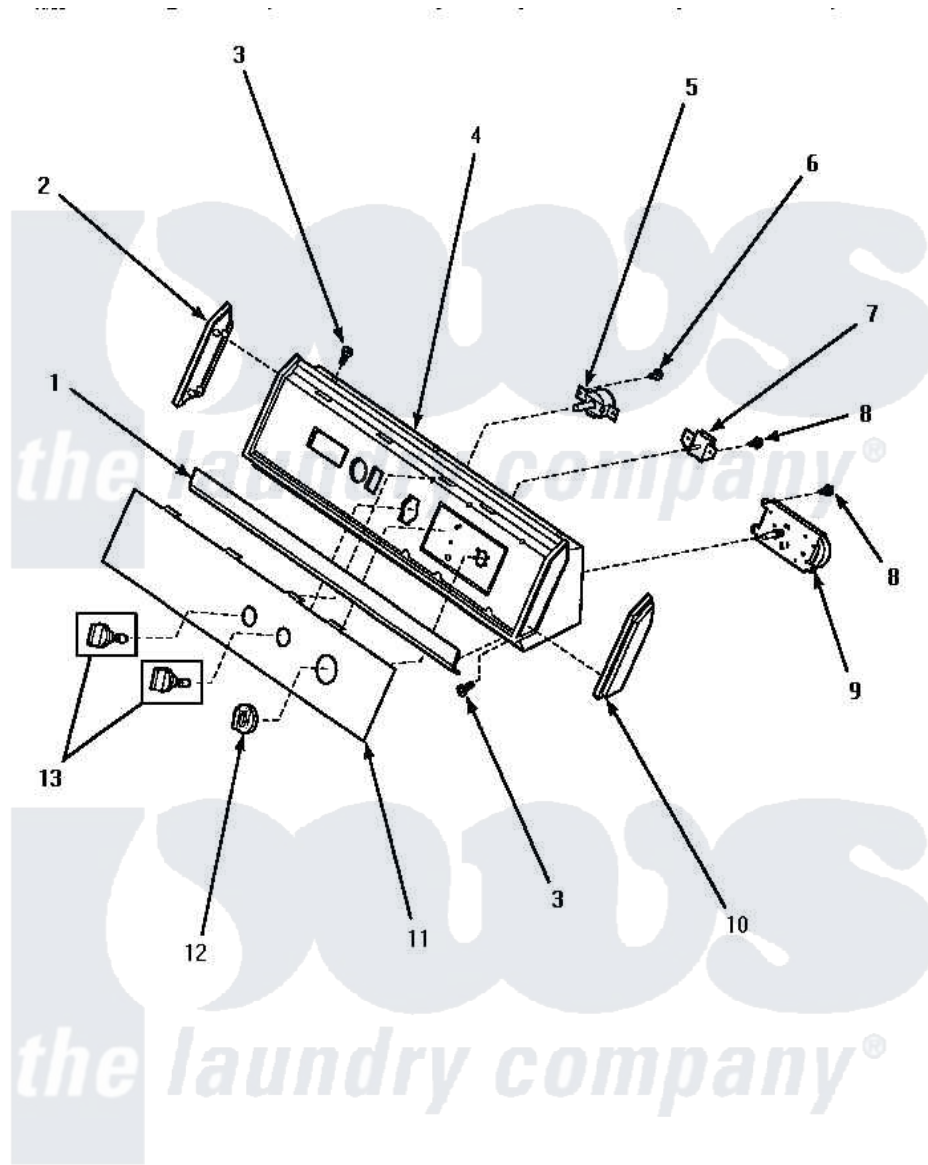

# Amana AEM697L 05 - GRAPHIC PANEL, CONTROL HOOD & CONTROLS

## GRAPHIC PANEL, CONTROL HOOD AND CONTROLS

Amana [Residential Amana AEM697L Dryer Parts](#) Parts Diagram 05 - GRAPHIC PANEL, CONTROL HOOD & CONTROLS

[Click on the part number to view part](#)

Item	Original Part Number	Replaced By	Status	Part Description
"	NOTE:		Not Available	IF DRYER IS INSTALLED IN A MANUFACTURED (MOBILE) HOME, OR IF LOCAL CODES DO NOT PERMIT GROUNDING THROUGH THE NEUTRAL, THIS WIRE WILL NOT BE CONNECTED TO THE DR
1	61849R		Not Available	TRIM, CONT PNL TOP
2	31249		Not Available	CAP,END-L.H.-CHROME
3	31752		Not Available	SCREW,No.8ABX3/4 POZIDRI
4	59937		Not Available	ASSY, HOOD MTG
5	<a href="#">62173</a>			Switch, Temperature Select
6	<a href="#">31260</a>			Screw, No.8 X 3/8 Ind H
7	<a href="#">500823</a>			Signal, Rotary
8	501086	<a href="#">90767</a>		Screw, 8A X 3/8 HeX Washer Head Tapping
9	59421	<a href="#">502967P</a>		Timer 5 Cycle Package

62176

Not Available

ASSY,TIMER KNOB & SKIR

13

[33610](#)

Assembly, Knob-Rotary-Black