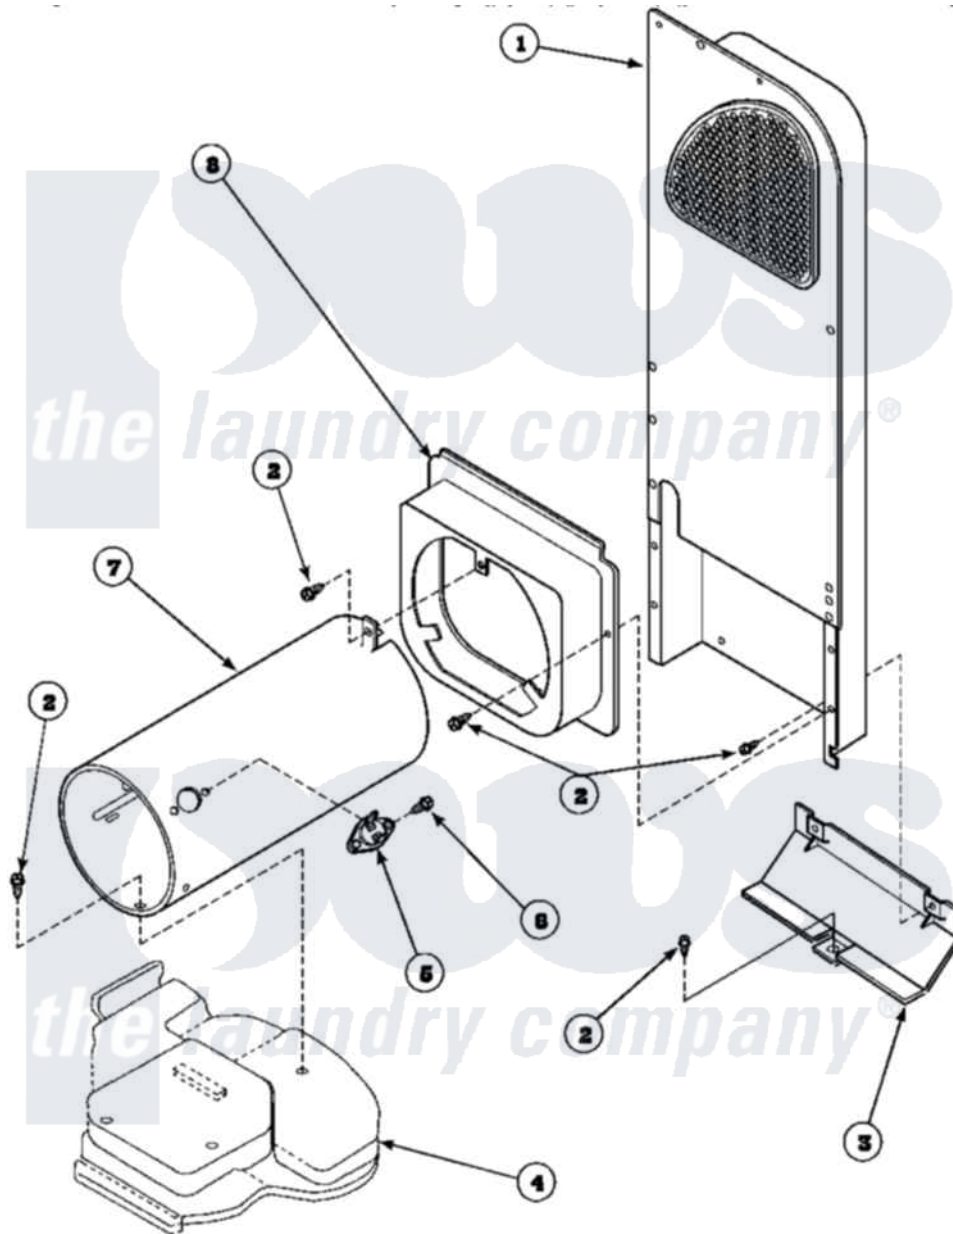

**Amana AGM699L2 (BOM: PAGM699L2) 09 - HEATER BOX ASSY
ORIGINALLY ON GAS DRYER**

Amana [Residential Amana AGM699L2 \(BOM: PAGM699L2\) Dryer Parts](#) Parts Diagram 09 - HEATER BOX ASSY ORIGINALLY ON GAS DRYER
Click on the part number to view part

Item	Original Part Number	Replaced By	Status	Part Description
1	500179P	503605		Assembly, Heater Duct
2	501668	503688		Screw, 10B-16 X .34 I
3	60952		Not Available	SHIELD,HEAT DUCT
4	500070			Base, Dryer
5	Y61886			Thermostat, Limit-Blk
6	51782		Not Available	SCREW, 6B-20X5/16
7	61974		Not Available	BURNER HOUSING
8	500122	510101		Shroud Heat Duct