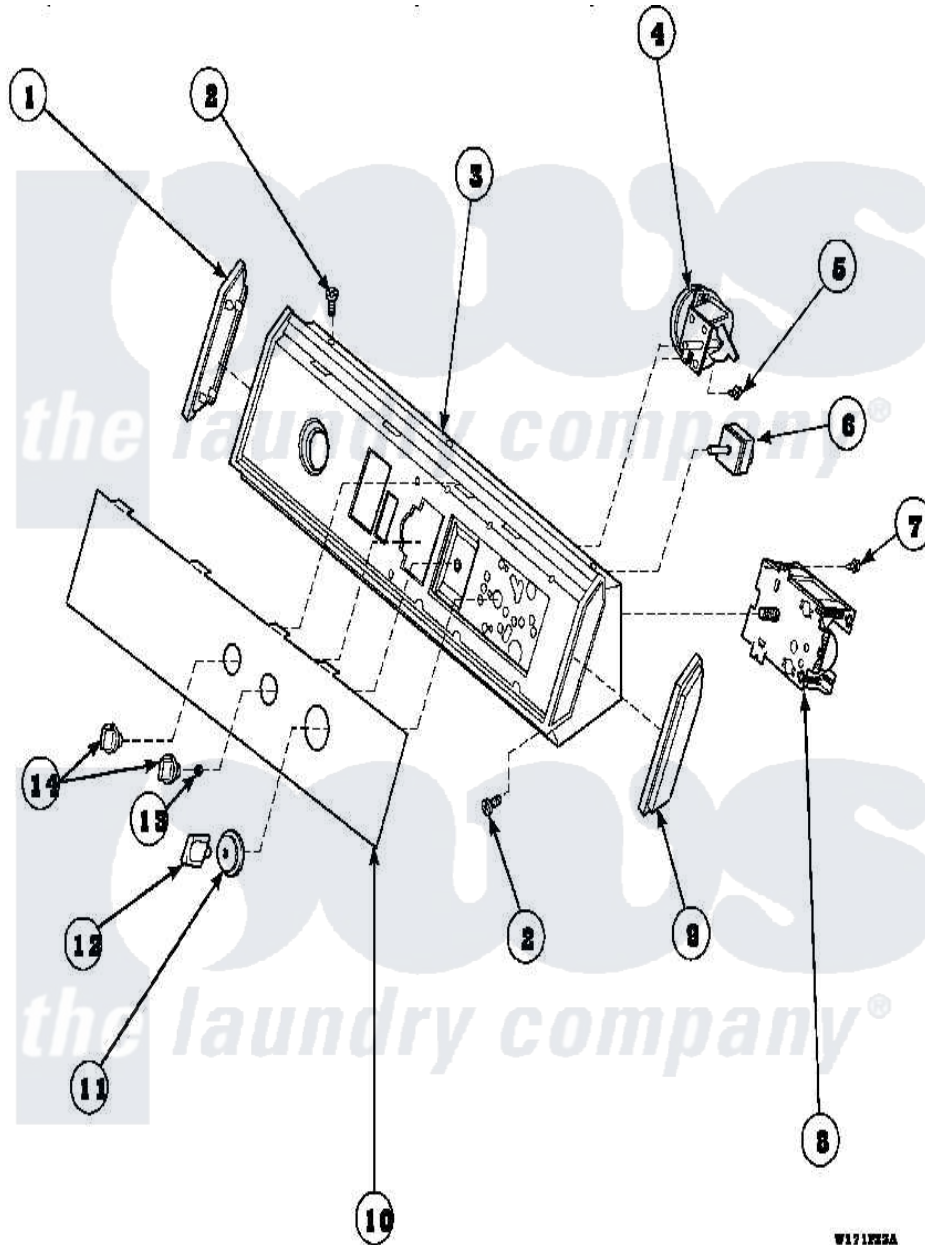

**Amana AWM371W2 (BOM: PAWM371W2) 09 - GRAPHIC PANEL,
CONTROL HOOD AND CONTROLS**

W171222A

Amana Residential Amana AWM371W2 (BOM: PAWM371W2) Washer Parts Parts Diagram 09 - GRAPHIC PANEL,
CONTROL HOOD AND CONTROLS
Click on the part number to view part

Item	Original Part Number	Replaced By	Status	Part Description
1	31249		Not Available	CAP,END-L.H.-CHROME
2	32993		Not Available	SCREW,No.8ABX3/4 POZIDRI
3	36295		Not Available	ASS`Y, HOOD & MTG PLATE
"	37845		Not Available	ASSY, CONT PANEL
4	35010	39035		Switch, Pressure-Var
5	31260			Screw, No.8 X 3/8 Ind H
6	21300		Not Available	SWITCH,TEMPERATURE
"	35115			Switch, TemPerature 3 P
7	23962	W10116760		Screw
8	31239	31239P		Timer 3 Cycle Package
9	31248			Cap, End-RH-Chrome
10	37675W		Not Available	PANEL, GRAPHICS
11	33818		Not Available	TIMER KNOB SKIRT
12	33898		Not Available	TIMER KNOB WHITE