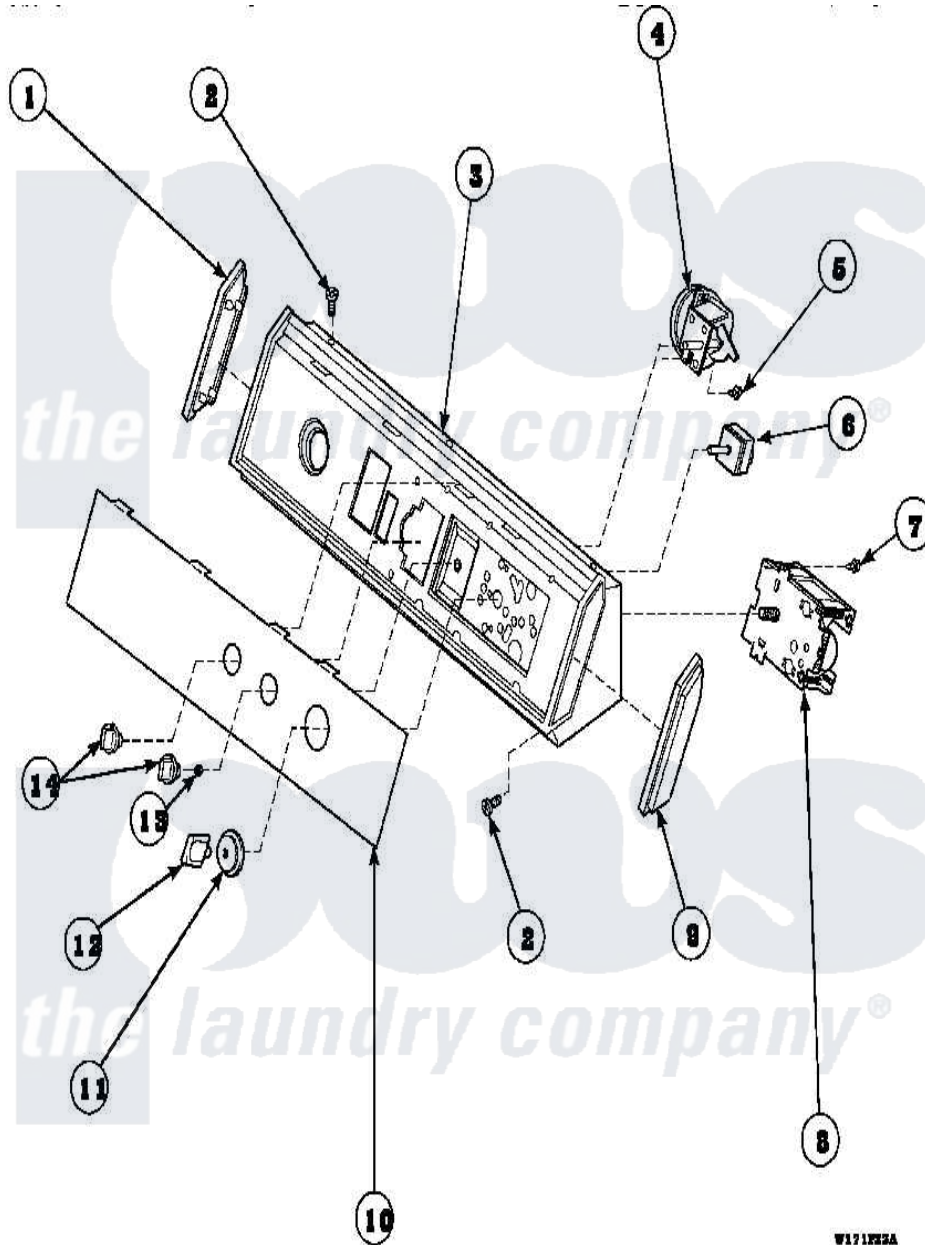

**Amana AWM371W2 (BOM: PAWM371W2) 10 - GRAPHIC PANEL, CONTROL HOOD AND CONTROLS**

W171222A

Amana Residential Amana AWM371W2 (BOM: PAWM371W2) Washer Parts Parts Diagram 10 - GRAPHIC PANEL, CONTROL HOOD AND CONTROLS  
 Click on the part number to view part

Item	Original Part Number	Replaced By	Status	Part Description
1	31249		Not Available	CAP,END-L.H.-CHROME
4	35010	<a href="#">39035</a>		Switch, Pressure-Var
5	<a href="#">31260</a>			Screw, No.8 X 3/8 Ind H
6	<a href="#">35115</a>			Switch, TemPerature 3 P
7	23962	<a href="#">W10116760</a>		Screw
8	31239	<a href="#">31239P</a>		Timer 3 Cycle Package
9	<a href="#">31248</a>			Cap, End-RH-Chrome
13	57584		Not Available	NUT