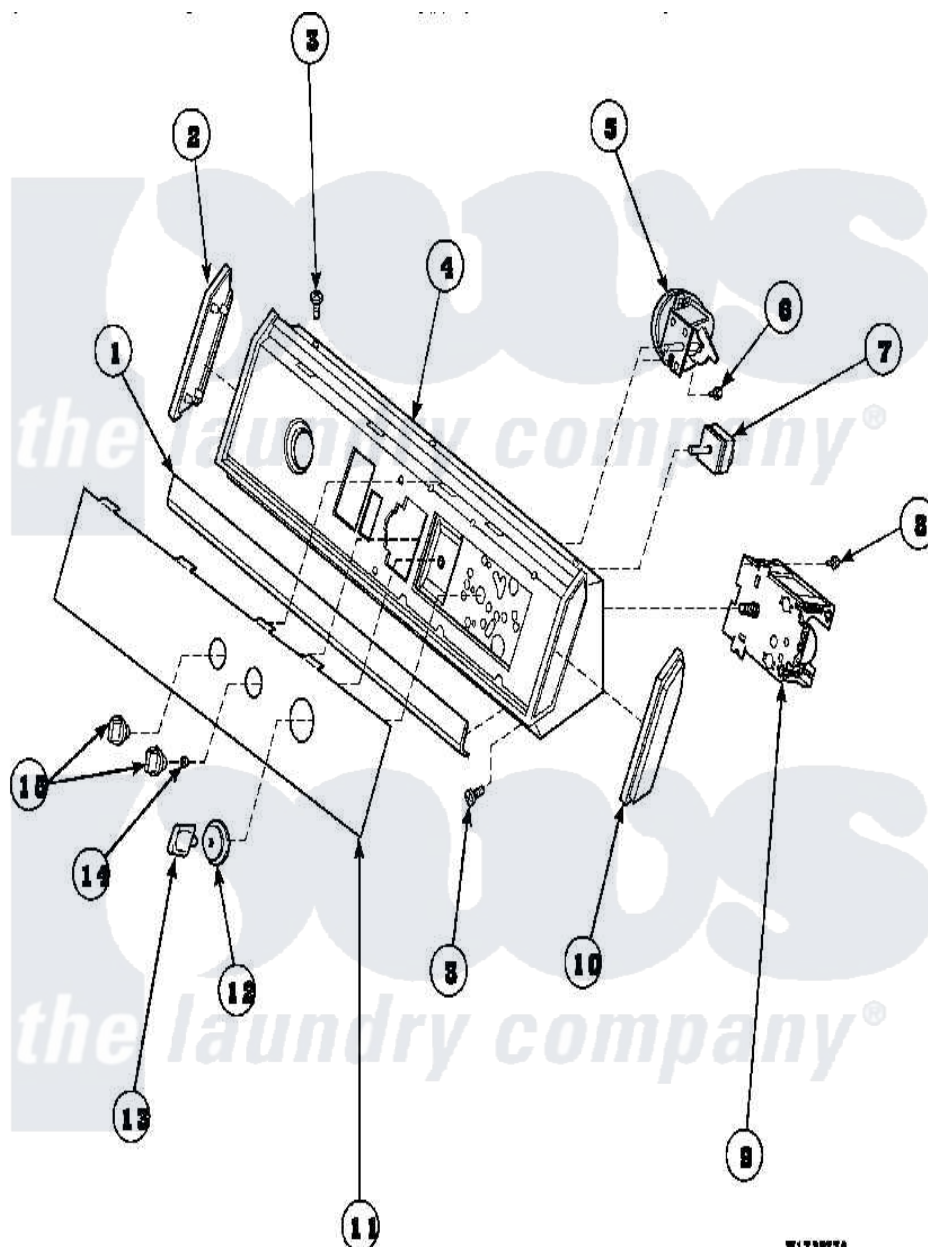

Amana AWM371W2 (BOM: PAWM371W2) 11 - GRAPHIC PANEL, CONTROL HOOD AND CONTROLS

W17AP65A

Amana Residential Amana AWM371W2 (BOM: PAWM371W2) Washer Parts Parts Diagram 11 - GRAPHIC PANEL, CONTROL HOOD AND CONTROLS
 Click on the part number to view part

Item	Original Part Number	Replaced By	Status	Part Description
2	31249		Not Available	CAP,END-L.H.-CHROME
3	32993		Not Available	SCREW,No.8ABX3/4 POZIDRI
6	31260			Screw, No.8 X 3/8 Ind H
7	35115			Switch, TemPerature 3 P
8	23962	W10116760		Screw
9	31239	31239P		Timer 3 Cycle Package
10	31248			Cap, End-RH-Chrome
12	33818		Not Available	TIMER KNOB SKIRT
13	33898		Not Available	TIMER KNOB WHITE
14	57584		Not Available	NUT
15	33688	36701W		Knob