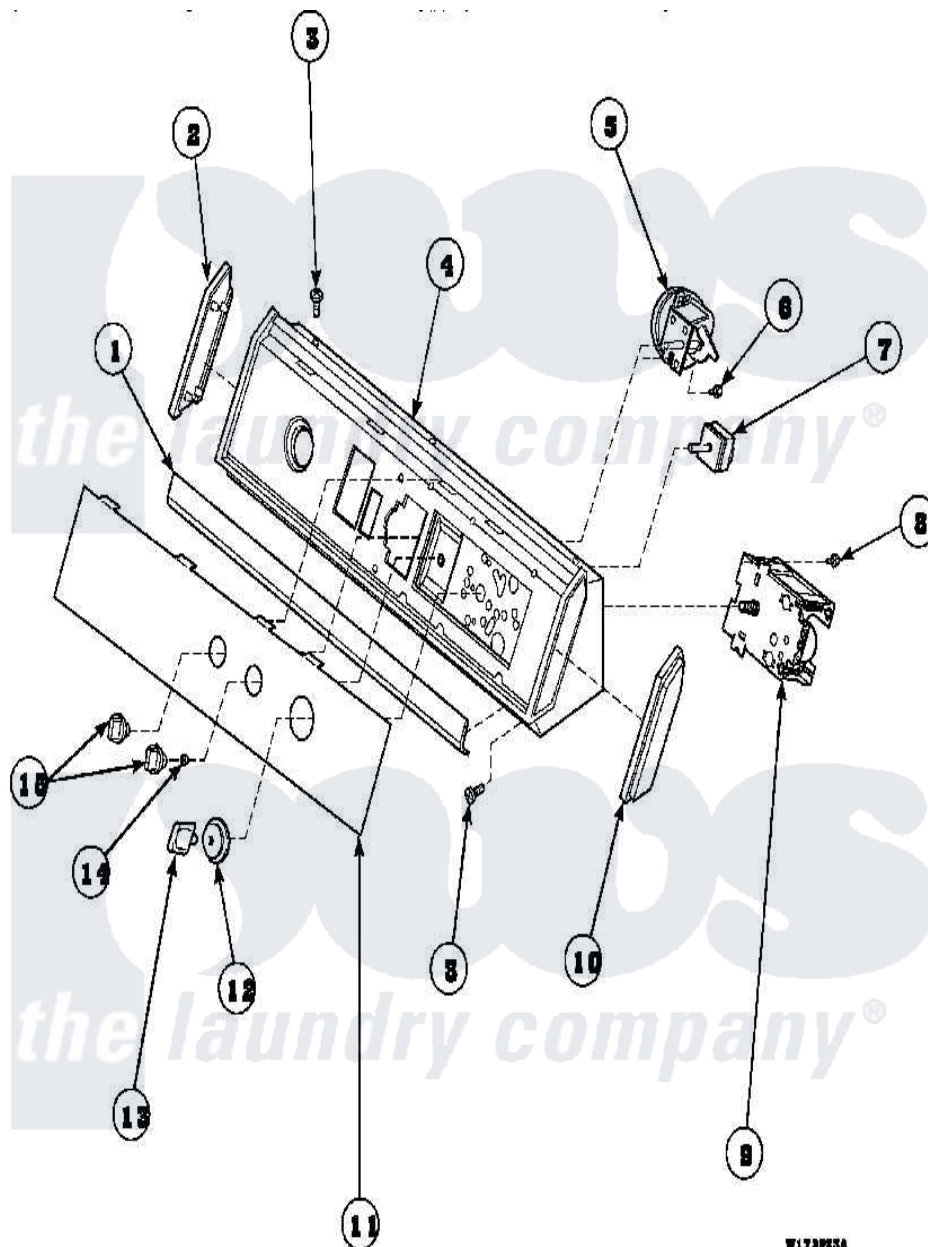

**Amana AWM371W2 (BOM: PAWM371W2) 12 - GRAPHIC PANEL, CONTROL HOOD AND CONTROLS**

W17AP65A

Amana Residential Amana AWM371W2 (BOM: PAWM371W2) Washer Parts Parts Diagram 12 - GRAPHIC PANEL, CONTROL HOOD AND CONTROLS  
 Click on the part number to view part

Item	Original Part Number	Replaced By	Status	Part Description
2	31249		Not Available	CAP,END-L.H.-CHROME
6	<a href="#">31260</a>			Screw, No.8 X 3/8 Ind H
8	23962	<a href="#">W10116760</a>		Screw
10	<a href="#">31248</a>			Cap, End-RH-Chrome
14	57584		Not Available	NUT