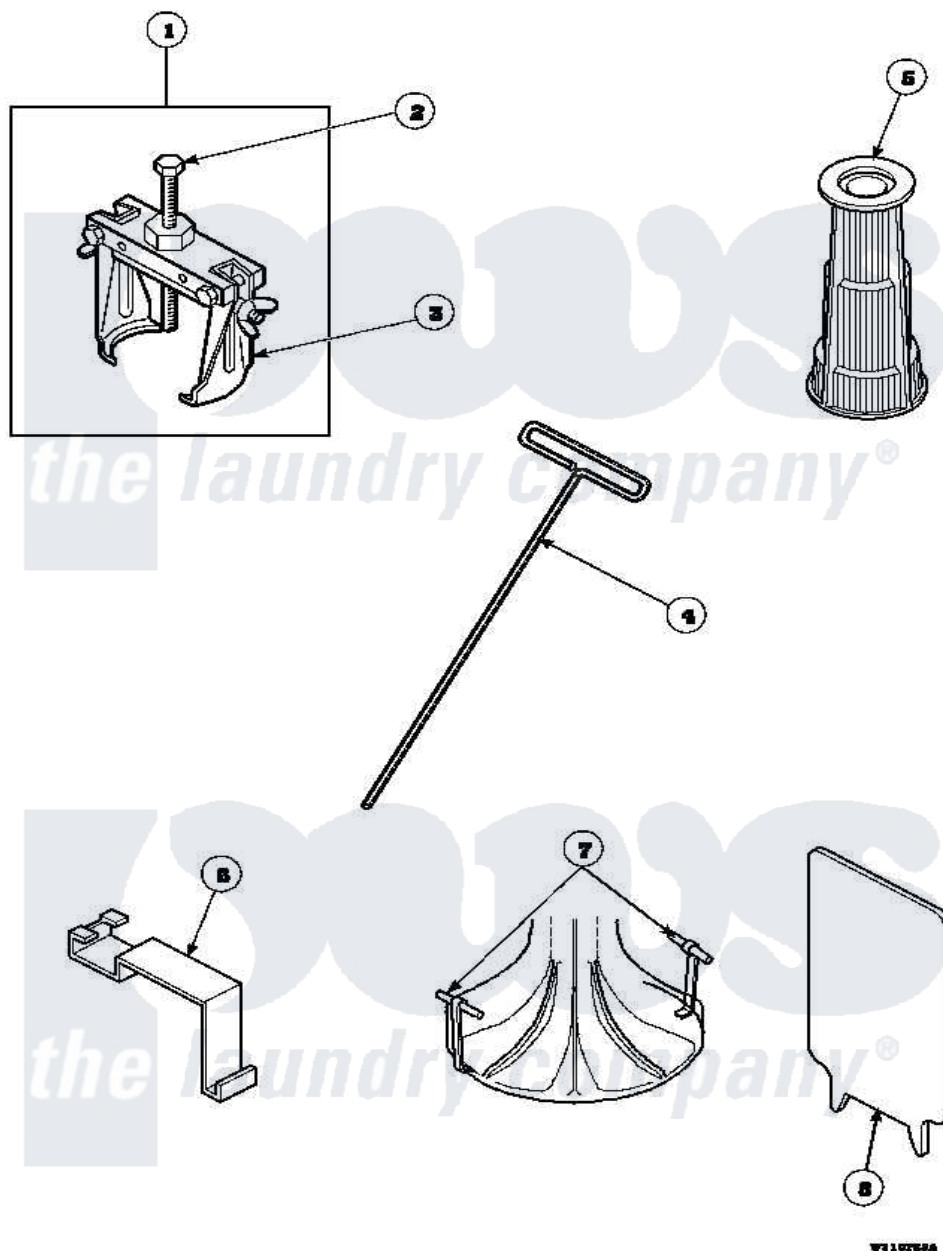

# Amana AWM371W2 (BOM: PAWM371W2) 20 - SPECIAL TOOLS

Amana Residential Amana AWM371W2 (BOM: PAWM371W2) Washer Parts Parts Diagram 20 - SPECIAL TOOLS

Click on the part number to view part

Item	Original Part Number	Replaced By	Status	Part Description
1	<a href="#">294P4</a>			Bell Tool
2	<a href="#">294P4B</a>			Drive Bell Bolt
3	<a href="#">294P4A</a>			Jaw, Drive Bell Tool
4	291P4		Not Available	WRENCH, T - ALLEN
5	<a href="#">293P4</a>			Seal Tool
6	<a href="#">273P4</a>			Tub Cover Gasket Tool
7	<a href="#">254P4P</a>			Agitator Hooks
8	<a href="#">272P4</a>			Tool, Lid Switch Instal
NI	555P3	<a href="#">725P3</a>		Kit