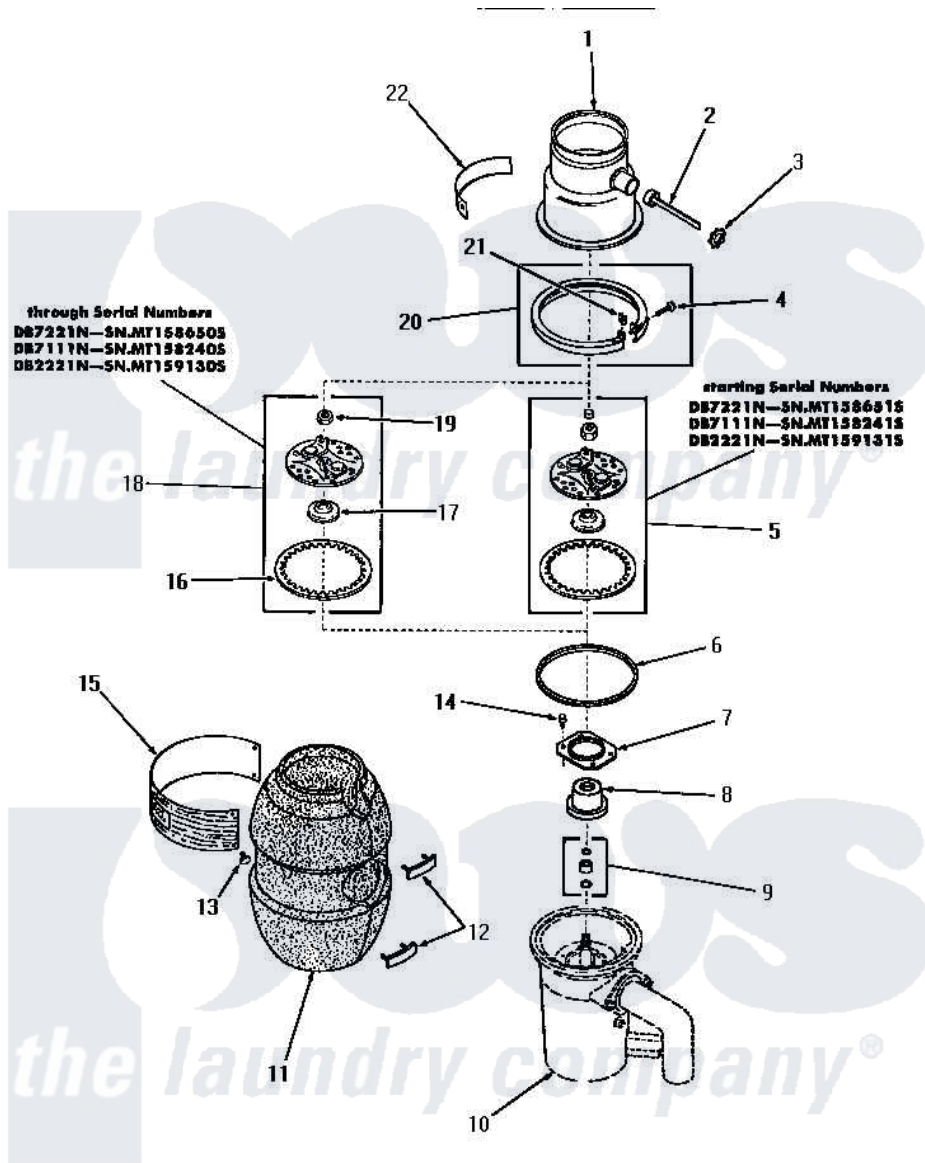

Amana DB2221N 01 - HOPPER, SHREDDER & SOUND SHELL

HOPPER, SHREDDER AND SOUND SHELL

Amana [Residential Amana DB2221N Washer Parts](#) Parts Diagram 01 - HOPPER, SHREDDER & SOUND SHELL
 Click on the part number to view part

Item	Original Part Number	Replaced By	Status	Part Description
1	Y80881		Not Available	HOPPER
2	Y80830		Not Available	DRAIN PLUG
3	Y80831		Not Available	RETAINER RING
4	Y80828		Not Available	HEX HEAD SCREW
5	80837		Not Available	ASSY, FLYWHEEL
6	Y80882		Not Available	GASKET xREPLACE
7	80893		Not Available	BEARING RETAINER
8	Y80894		Not Available	BEARING AND SEAL
9	Y80884		Not Available	BUSHING AND O-RINGS
10	Y00000000		Not Available	SEE NOTE MOTOR ASSEMBLY
11	Y80887		Not Available	RIVET .063 .125 POP
"	Y80886		Not Available	SOUND SHELL
12	Y80835		Not Available	LATCH
13	80906		Not Available	RIVET
14	Y80892		Not Available	HEX HEAD SCREW
15	80913		Not Available	LABLE

"	Y80914	Not Available	LABEL
16	Y80891	Not Available	SHREDDER
17	Y80890	Not Available	SEAL GUARD
18	80889		Assembly, Flywheel And Impeller
19	Y80888	Not Available	NUT
20	Y80883	Not Available	RING,CLAMP xREPLACE
21	Y80829	Not Available	SPEED NUT
22	80908	80-908	On/On Toggle Switch