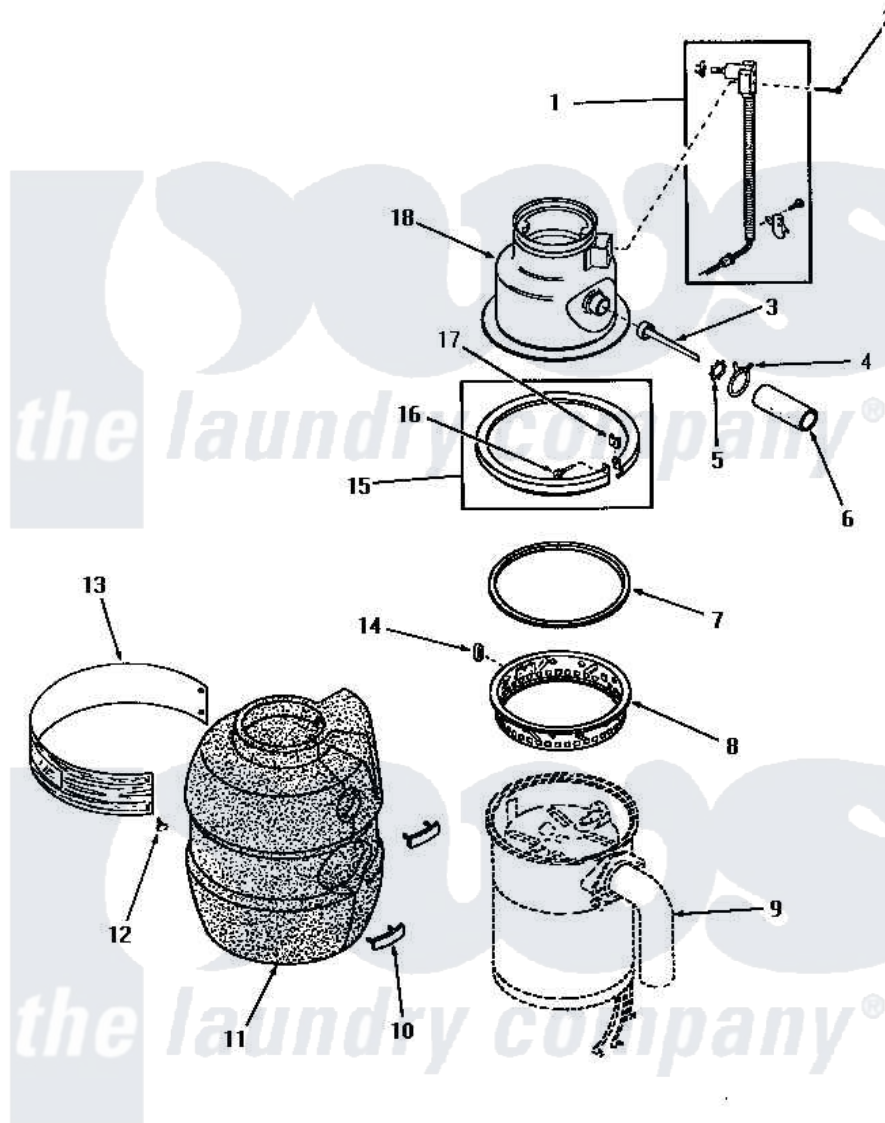

# Amana DB8181N 01 - HOPPER/START SW/SHREDDER & SOUND SHELL

## HOPPER, START SWITCH, SHREDDER AND SOUND SHELL

Amana [Residential Amana DB8181N Washer Parts](#) Parts Diagram 01 - HOPPER/START SW/SHREDDER & SOUND SHELL

[Click on the part number to view part](#)

Item	Original Part Number	Replaced By	Status	Part Description
1	Y80864		Not Available	START SWITCH AND CABLE ASSEMBL
2	Y80863		Not Available	HEX HEAD SCREW
3	Y80830		Not Available	DRAIN PLUG
4	Y80833		Not Available	HOSE CLAMP
5	Y80831		Not Available	RETAINER RING
6	Y80832		Not Available	HOSE
7	80826		Not Available	HOPPER GASKET
8	80842		Not Available	SHREDDER
9	Y00000000		Not Available	SEE NOTE MOTOR ASSEMBLY
10	Y80835		Not Available	LATCH
11	Y80834		Not Available	SOUND SHELL
12	80906		Not Available	RIVET
13	80879		Not Available	LABEL
14	Y80841		Not Available	SHREDDER BUMPER

15	Y80841	Not Available	SHREDDER BUMPER
16	Y80828	Not Available	HEX HEAD SCREW
17	Y80829	Not Available	SPEED NUT
18	Y80825	Not Available	HOPPER