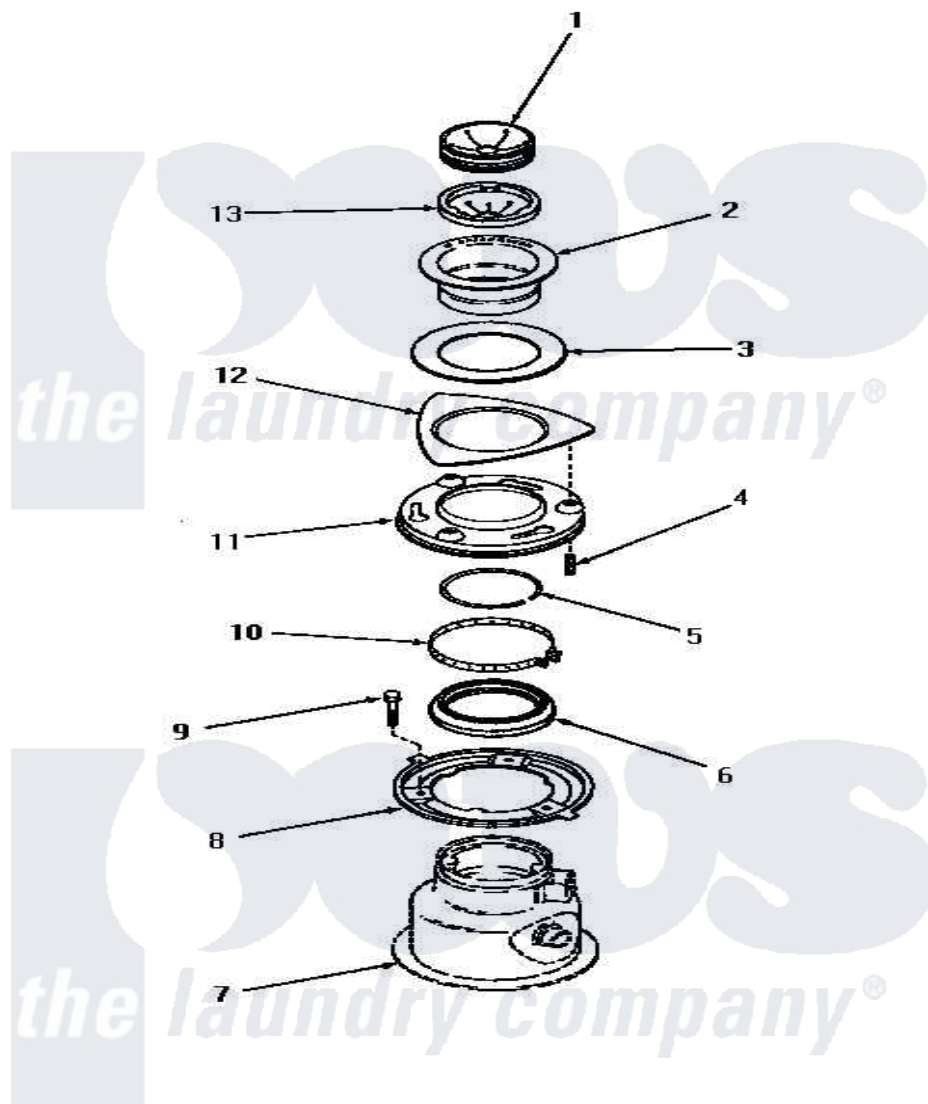

Amana DB8181N 03 - SINK FLANGE, MTG RINGS & BOOT

SINK FLANGE, MOUNTING RINGS AND BOOT

[Amana Residential Amana DB8181N Washer Parts](#) Parts Diagram 03 - SINK FLANGE, MTG RINGS & BOOT
 Click on the part number to view part

Item	Original Part Number	Replaced By	Status	Part Description
1	Y80873		Not Available	DEFLECTOR
2	Y80805		Not Available	SINK FLANGE
3	Y80806		Not Available	SINK FLANGE GASKET
4	Y80818		Not Available	SETSCREW
5	Y80820		Not Available	RING,SNAP xREPLACE
6	Y80822		Not Available	BOOT xREPLACE
7	Y00000000		Not Available	SEE NOTE HOPPER
8	80823		Not Available	MOUNTING RING
9	80817		Not Available	MOUNTING SCREW
10	80878		Not Available	BOOT CLAMP
11	Y80819		Not Available	SUPPORT RING
12	Y80807		Not Available	CLAMP RING
13	80804		Not Available	DEFLECTOR xREPLACE