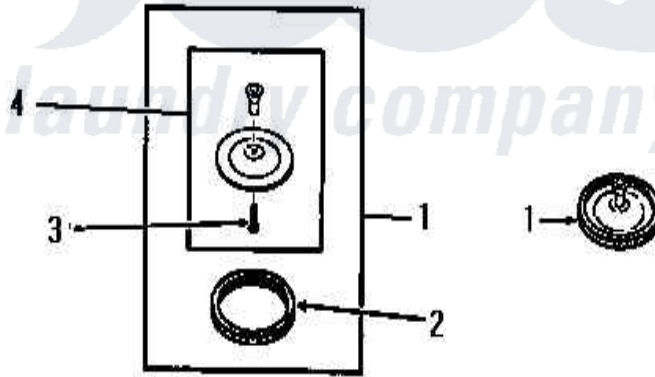

# Amana DB8181N 04 - SINK STOPPER

## SINK STOPPER

[Amana Residential Amana DB8181N Washer Parts](#) Parts Diagram 04 - SINK STOPPER  
Click on the part number to view part

Item	Original Part Number	Replaced By	Status	Part Description
1	80802		Not Available	STOPPER xREPLACE
2	80838		Not Available	GASKET xREPLACE
3	80839		Not Available	PHILLIPS HEAD SCREW
4	80836		Not Available	HANDLE AND STOPPER PLATE