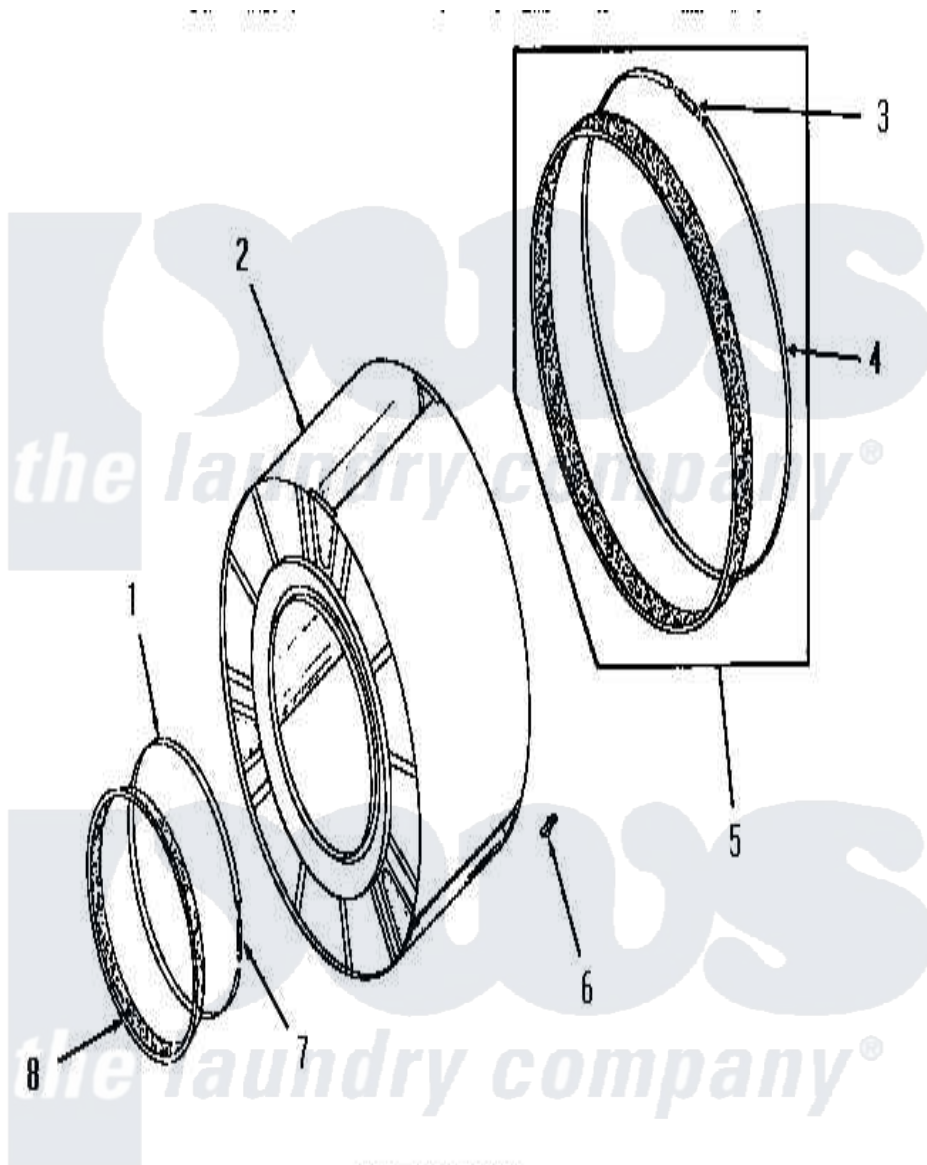

Amana DE1021 06 - CLOTHES DRUM

CLOTHES DRUM

Amana [Residential Amana DE1021 Washer Parts](#) Parts Diagram 06 - CLOTHES DRUM
 Click on the part number to view part

Item	Original Part Number	Replaced By	Status	Part Description
1	50169			Strap, Retainer
2	53137	53137ENG		50/50 Solder
3	52310			Spring
4	50781			Strap, Seal
5	51883A			Assembly, Seal
6	51201		Not Available	CLIP
7	50168			Spring
8	51881			Seal, Front