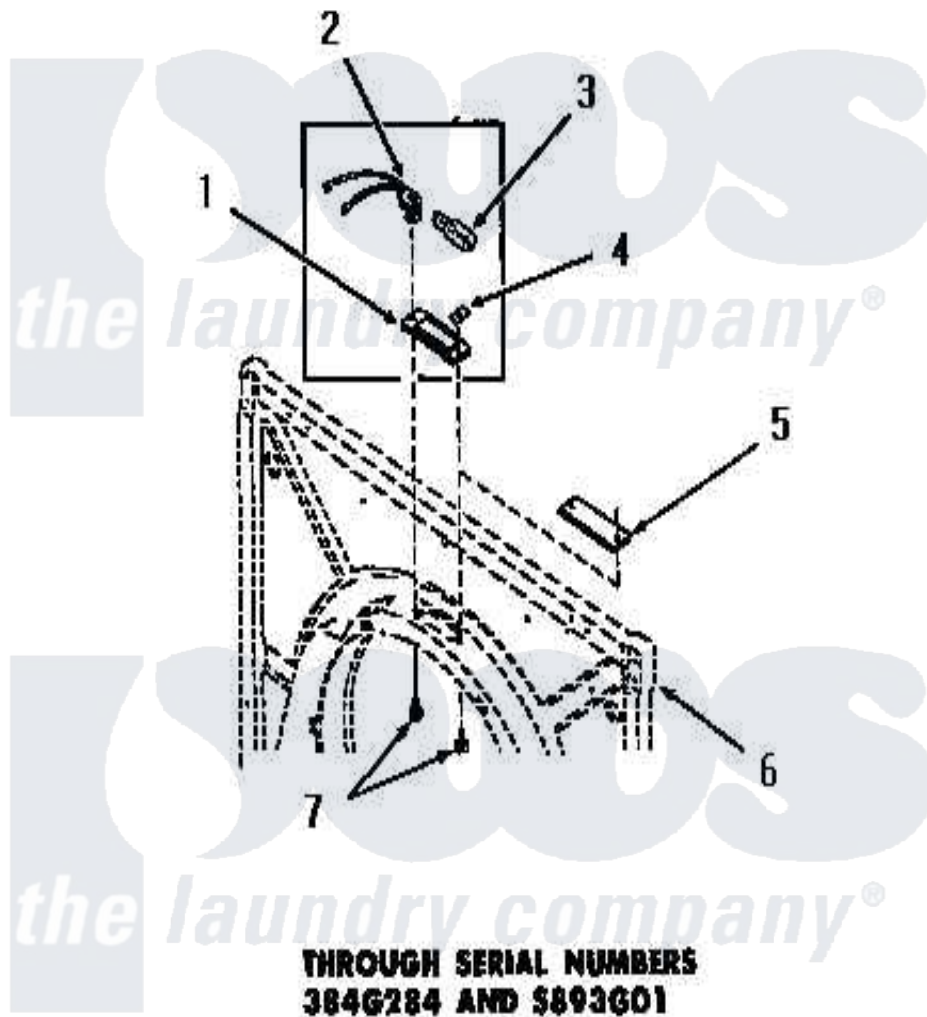

Amana DE1021 08 - DRUM LIGHT & COVER PLATE

Amana [Residential Amana DE1021 Washer Parts](#) Parts Diagram 08 - DRUM LIGHT & COVER PLATE
 Click on the part number to view part

Item	Original Part Number	Replaced By	Status	Part Description
1	51070			Lens, Drum Light
2	Y51887		Not Available	BULB RECEPTACLE
3	21608	A3167501		Lamp Oven, Int.
4	Y51788		Not Available	SPEED NUT
5	53911		Not Available	COVER PLATE
6	Y00000000		Not Available	SEE NOTE FRONT FRAME AND AIR SHROUD
7	51784		Not Available	SCREW, 10B-16 X 1/2 HEX