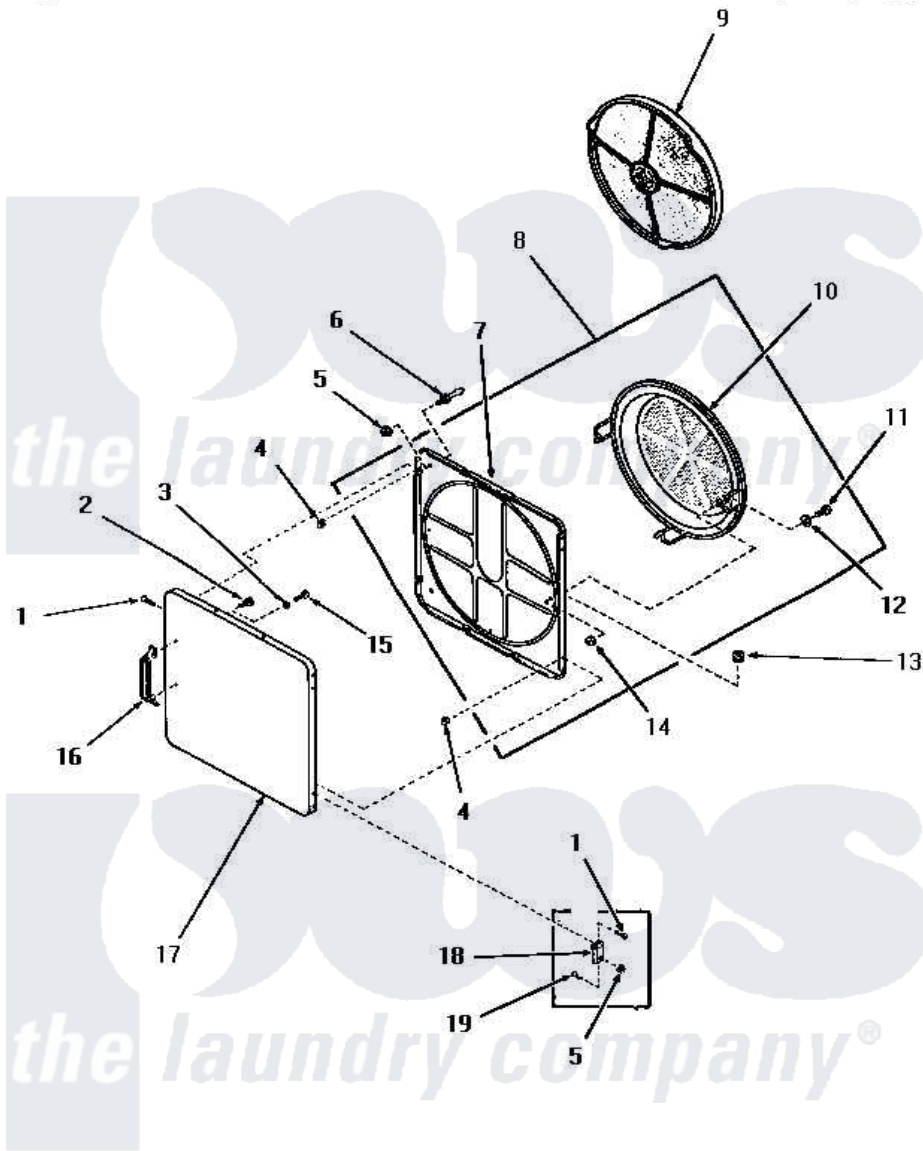

# Amana DE1021 13 - LOADING DOOR

## LOADING DOOR (Through Serial Nos. 31V9368 and S66Y580)

Amana [Residential Amana DE1021 Washer Parts](#) Parts Diagram 13 - LOADING DOOR

[Click on the part number to view part](#)

Item	Original Part Number	Replaced By	Status	Part Description
1	52864	<a href="#">500226</a>		Screw, 8b-16 x 5/8 Tap
2	52150	<a href="#">489464</a>		Screw
3	Y20278		Not Available	LOCKWASHER
4	52865		Not Available	SPEED NUT
5	51236	<a href="#">488130</a>		Nut
6	<a href="#">51992</a>			Strike, Door
7	54730		Not Available	INNER DOOR PANEL
8	54738		Not Available	ASSY,HOUSING & PANEL
9	53002		Not Available	NO LONGER AVAILABLE
10	54731	<a href="#">54-731</a>		Bake Element
11	24688		Not Available	CAP SCREW
12	Q6275		Not Available	WASHER
13	<a href="#">51858</a>			Grommet
14	52566	<a href="#">27001225</a>		Nut, Jam Mid Lock 1/4-20
15	22024	<a href="#">20001169</a>		22024 24
16	54068	<a href="#">61925</a>		Pull Door Commercial Black

17	52489A	Not Available	OUTER DOOR PANEL, AVOCADO
"	52489C	Not Available	OUTER DOOR PANEL, COPPERTONE
"	52489H	Not Available	OUTER DOOR PANEL, HARVEST GOLD
"	52489W	Not Available	OUTER DOOR PANEL, WHITE
18	<a href="#">70014</a>		Hinge
19	<a href="#">22649</a>		Screw, 8-32 X 13/32 FI