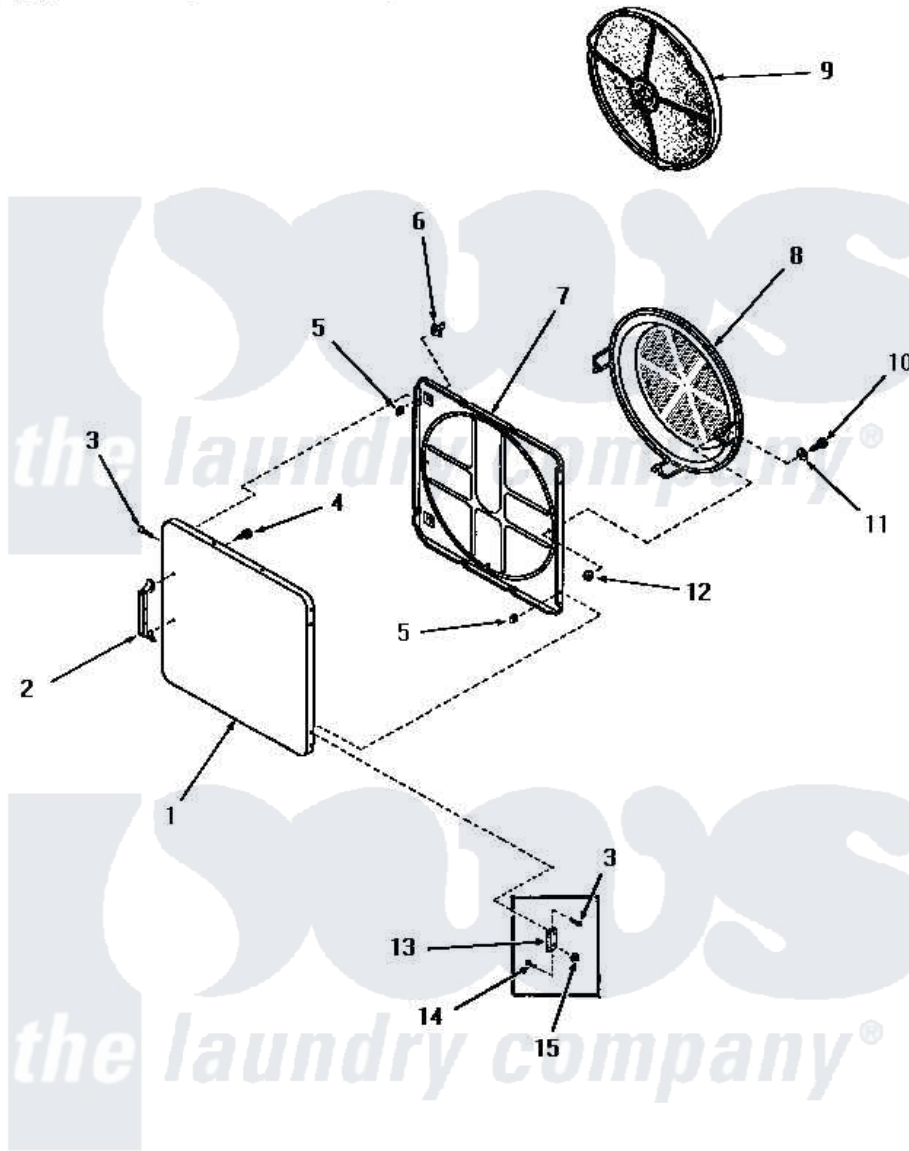

Amana DE1021 14 - LOADING DOOR

LOADING DOOR (Starting Serial Nos. 31V9369 and S66Y581)

Amana [Residential Amana DE1021 Washer Parts](#) Parts Diagram 14 - LOADING DOOR
Click on the part number to view part

Item	Original Part Number	Replaced By	Status	Part Description
1	52489W		Not Available	OUTER DOOR PANEL, WHITE
"	52489H		Not Available	OUTER DOOR PANEL, HARVEST GOLD
"	52489C		Not Available	OUTER DOOR PANEL, COPPERTONE
"	52489A		Not Available	OUTER DOOR PANEL, AVOCADO
2	54068	61925		Pull Door Commercial Black
3	52864	500226		Screw, 8b-16 x 5/8 Tap
4	52150	489464		Screw
5	52865		Not Available	SPEED NUT
6	54661	LA-1003		Door Catch Kit
7	54665	54-665		Bake Element
8	54731	54-731		Bake Element
9	53002		Not Available	NO LONGER AVAILABLE
10	24688		Not Available	CAP SCREW
11	Q6275		Not Available	WASHER

12	52566	27001225	Nut, Jam Mid Lock 1/4-20
13	70014		Hinge
14	22649		Screw, 8-32 X 13/32 FI
15	51236	488130	Nut