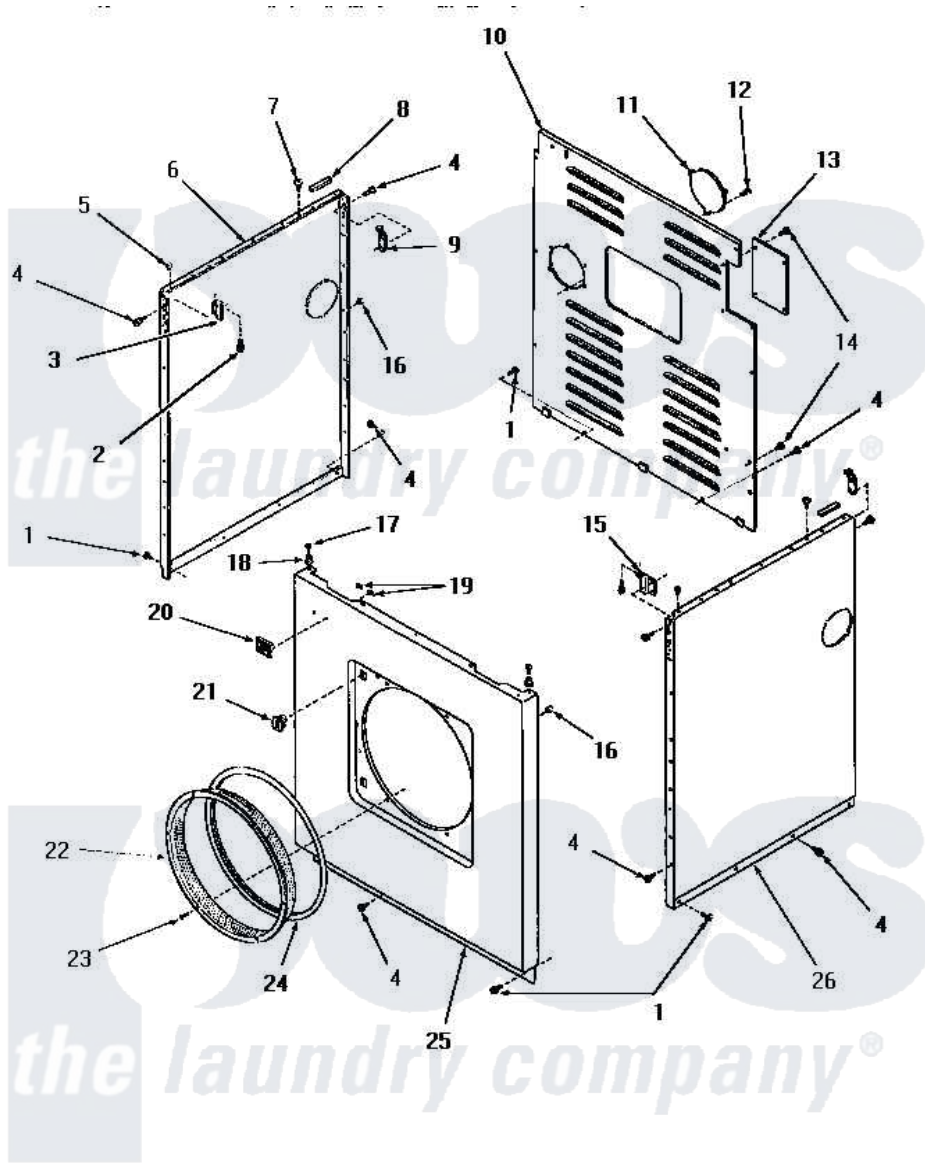

## PANELS

Amana [Residential Amana DE1021 Washer Parts](#) Parts Diagram 16 - PANELS

[Click on the part number to view part](#)

| Item | Original Part Number  | Replaced By              | Status        | Part Description               |
|------|-----------------------|--------------------------|---------------|--------------------------------|
| 1    | 25723                 | <a href="#">27001200</a> |               | Screw                          |
| 2    | <a href="#">23008</a> |                          |               | Screw, 10-24 X 3/4 Sems        |
| 3    | 22847                 |                          | Not Available | BRACKET                        |
| 4    | 51784                 |                          | Not Available | SCREW,10B-16 X 1/2 HEX         |
| 5    | <a href="#">21176</a> |                          |               | Bumper                         |
| 6    | 52669W                |                          | Not Available | SIDE PANEL, LEFT, WHITE        |
| "    | 52669C                |                          | Not Available | SIDE PANEL, LEFT, COPPERTONE   |
| "    | 52669H                |                          | Not Available | SIDE PANEL, LEFT, HARVEST GOLD |
| "    | 52669A                |                          | Not Available | SIDE PANEL, LEFT, AVOCADO      |
| 7    | 52442                 |                          | Not Available | SCREW, No.10-16 X 3/8"         |
| 8    | <a href="#">80312</a> |                          |               | Bumper Pad                     |
| 9    | <a href="#">52487</a> |                          |               | Lug, Hold-Down                 |
| 10   | 52677W                |                          | Not Available | REAR PANEL, WHITE              |
| "    | 52677GR               |                          | Not Available | PANEL,REAR xREPLACE            |