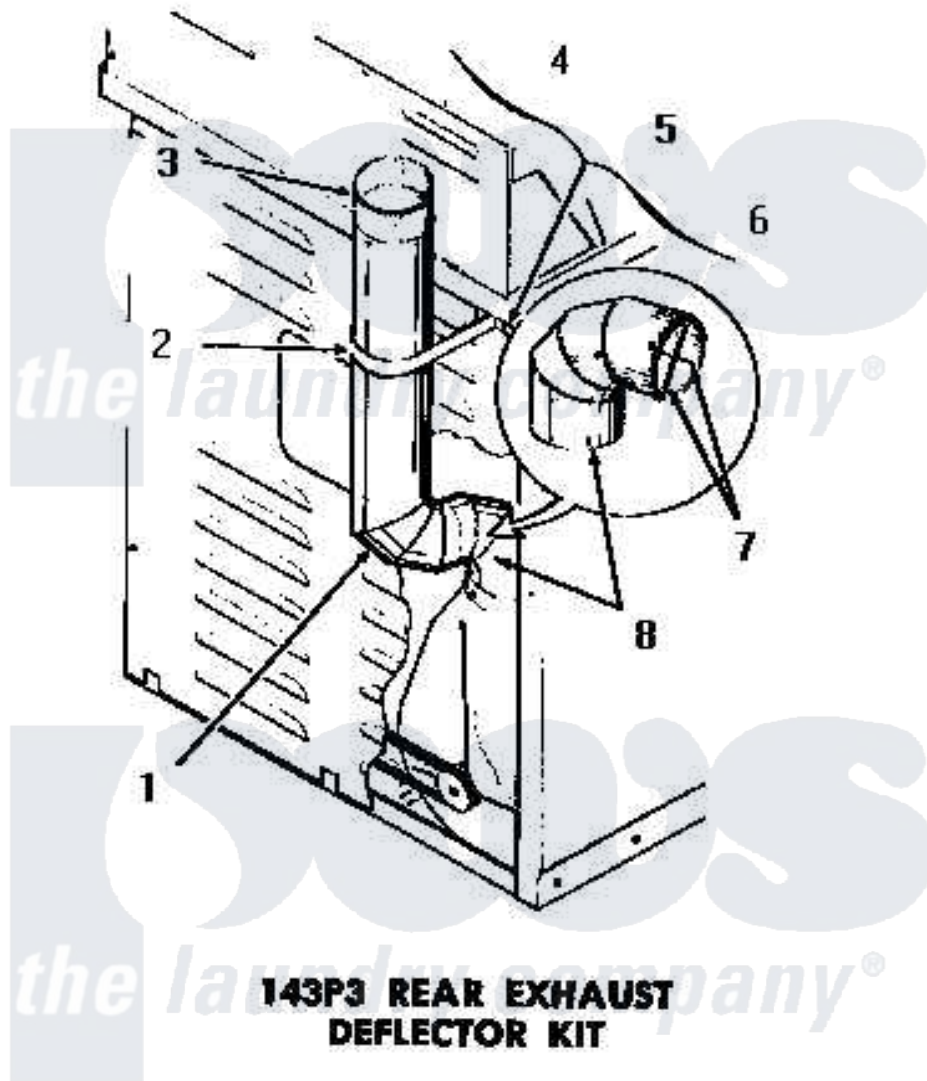

Amana DG3681 02 - 143P3 REAR EXHAUST DEFLECTOR KIT

Amana [Residential Amana DG3681 Washer Parts](#) Parts Diagram 02 - 143P3 REAR EXHAUST DEFLECTOR KIT
 Click on the part number to view part

Item	Original Part Number	Replaced By	Status	Part Description
1	51917		Not Available	ELBOW
2	52127		Not Available	SUPPORT BRACKET
3	Y52129		Not Available	EXHAUST PIPE, 4" X 18"
4	20267			Screw, 10-24 X 3/8 Round
5	03815			Lockwasher, No.10 Ext Shk
6	03673		Not Available	NUT
7	Y00000000		Not Available	SEE NOTE CUT AND REMOVE WIRE GUARDS
8	Y00000000		Not Available	SEE NOTE DRYER EXHAUST ELBOW -- (SUPPLIED WITH DRYER)
NI	143P3		Not Available	REAR EXHAUST DEFLECTOR KIT