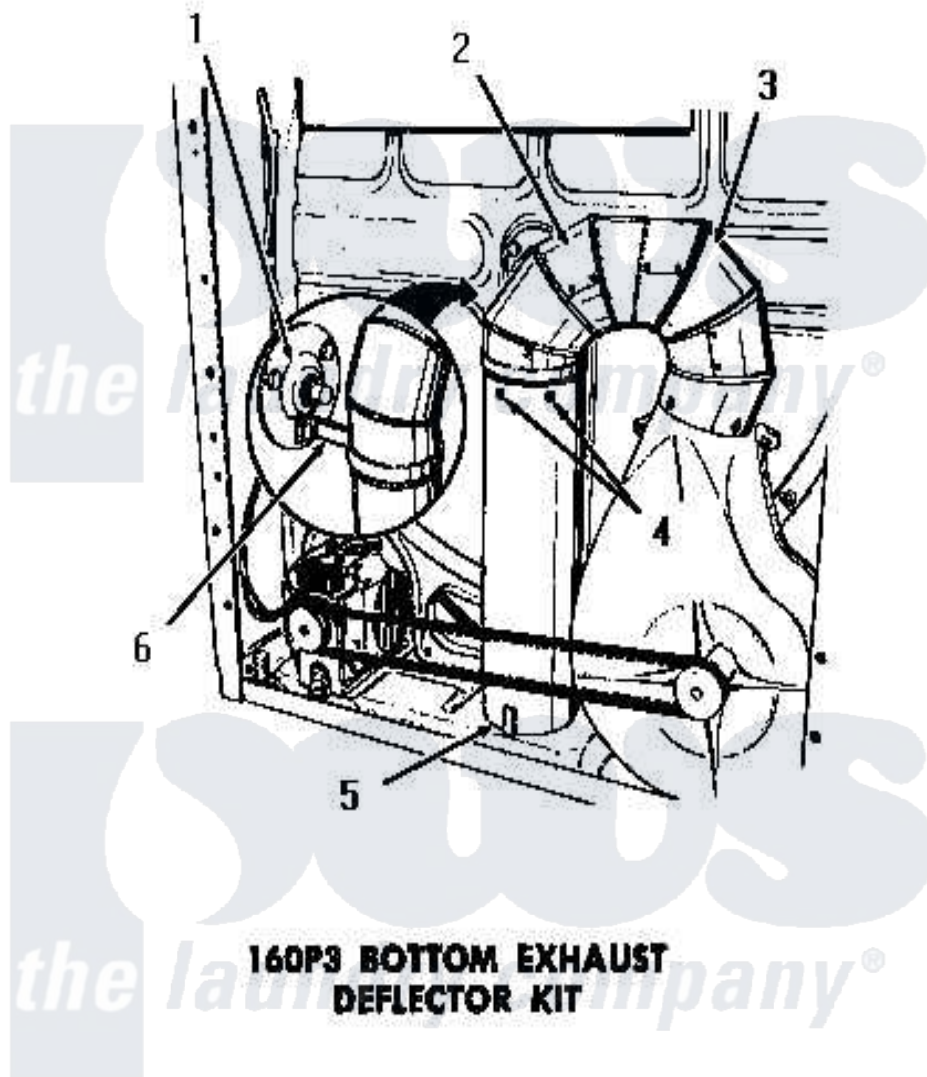

Amana DG3681 04 - 160P3 BOTTOM EXHAUST DEFLECTOR KIT

160P3 BOTTOM EXHAUST DEFLECTOR KIT

Amana [Residential Amana DG3681 Washer Parts](#) Parts Diagram 04 - 160P3 BOTTOM EXHAUST DEFLECTOR KIT
 Click on the part number to view part

Item	Original Part Number	Replaced By	Status	Part Description
1	Y00000000		Not Available	SEE NOTE BEARING RETAINER
2	52699		Not Available	SHORT 90 DEGREES ELBOW
3	Y00000000		Not Available	SEE NOTE DRYER EXHAUST ELBOW -- (SUPPLIED WITH DRYER)
4	23222	3177991		Screw
5	52698		Not Available	EXHAUST TUBE
6	0052775	0057344		Suptop Burner
NI	160P3		Not Available	BOTTOM EXHAUST DEFLECTOR KIT