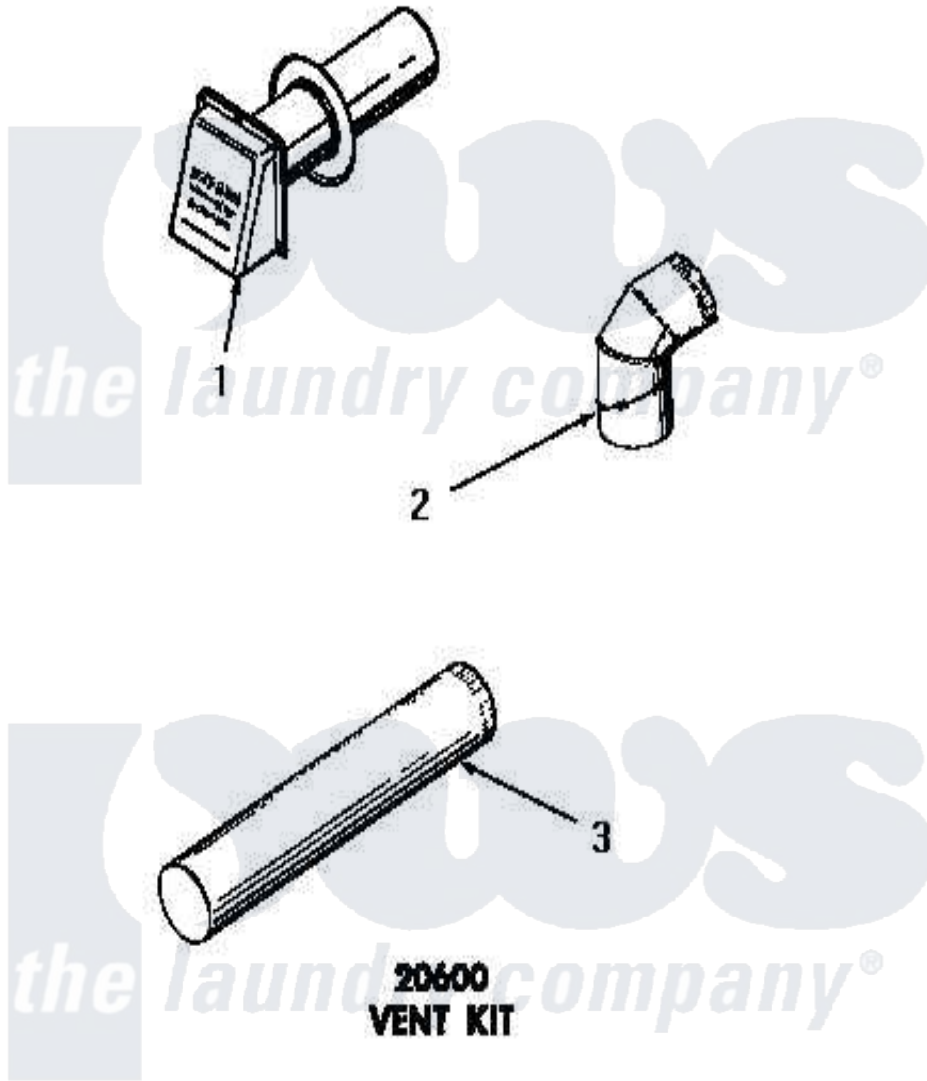

# Amana DG3681 05 - 20600 VENT KIT

Amana [Residential Amana DG3681 Washer Parts](#) Parts Diagram 05 - 20600 VENT KIT  
[Click on the part number to view part](#)

Item	Original Part Number	Replaced By	Status	Part Description
1	20601		Not Available	WEATHER HOOD
2	51917		Not Available	ELBOW
3	20602	<a href="#">20-602</a>		Root Destroyer
NI	20600		Not Available	VENT KIT