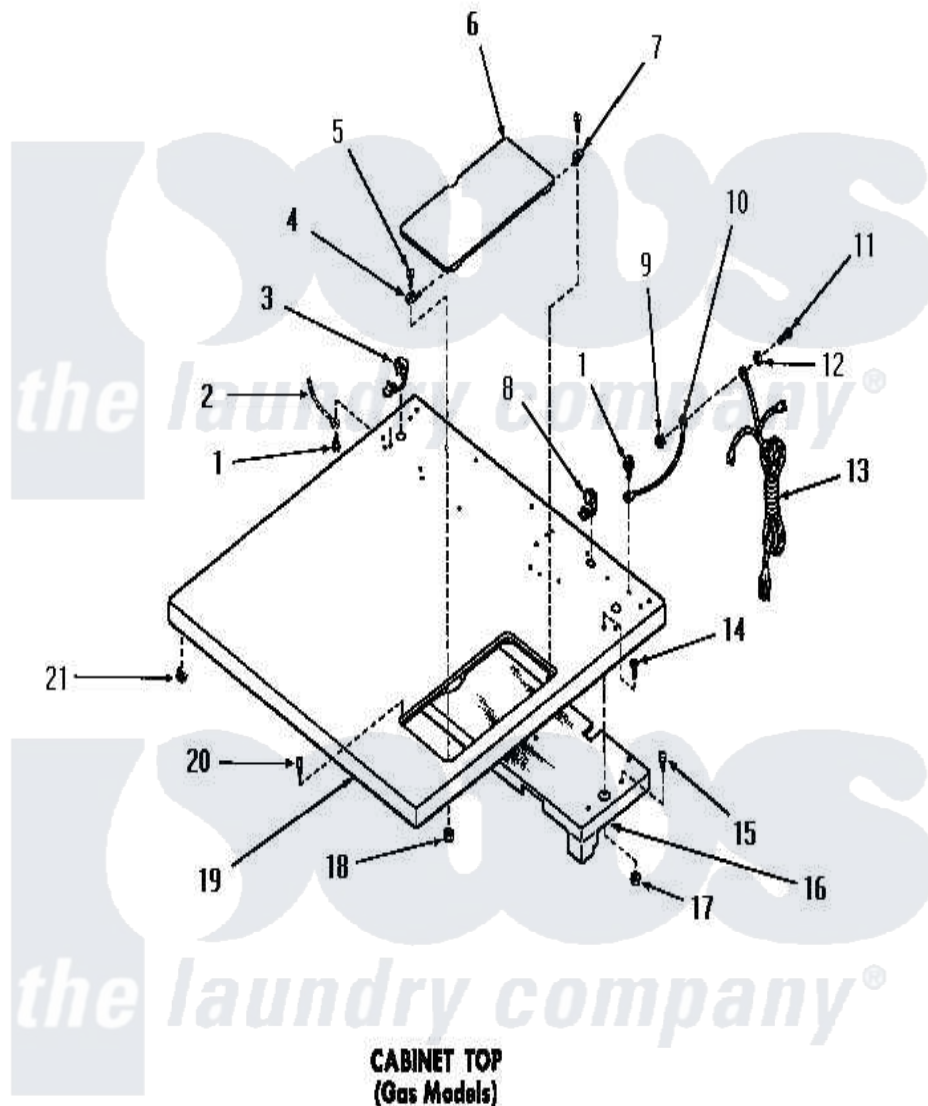

Amana DG3681 08 - CABINET TOP

Amana Residential Amana DG3681 Washer Parts Parts Diagram 08 - CABINET TOP
 Click on the part number to view part

Item	Original Part Number	Replaced By	Status	Part Description
1	51924			Screw, 10-24 X 1/2 HeX
2	Y00000000		Not Available	SEE NOTE GROUND WIRE, GREEN
3	52113			Relief, Strain
4	51350			Hinge, Front
5	03630		Not Available	SCREW,6-32 X 3/8 ROUND
6	52518A		Not Available	ACCESS DOOR, AVOCADO
"	52518C		Not Available	ACCESS DOOR, COPPERTONE
"	52518W		Not Available	ACCESS DOOR, WHITE
"	52518H		Not Available	xREPLACE
7	51351			Hinge, Rear
8	21903	211881		Grommet, Cord Part Not Used- Gas Models Only
9	23951	M0282009		Nut
10	54300		Not Available	GROUND WIRE, GREEN
11	20267			Screw, 10-24 X 3/8 Round

12	03815		Lockwasher, No.10 Ext Shk
13	51508	Not Available	POWER CORD
14	03203		Screw, 8-32 X 3/8 Round Head
15	51355	51-355	5500w/240v, 13-23/32, Low Watt
16	52614	Not Available	TOP BAFFLE ASSEMBLY
17	51236	488130	Nut
18	22678		Nut, Nylon
19	52503C	Not Available	CABINET TOP, COPPERTONE
"	52503A	Not Available	CABINET TOP, AVOCADO
"	52503W	Not Available	CABINET TOP, WHITE
"	52503H	Not Available	CABINET TOP, HARVEST GOLD
20	53445		Bumper
21	23007	Not Available	CAGED NUT