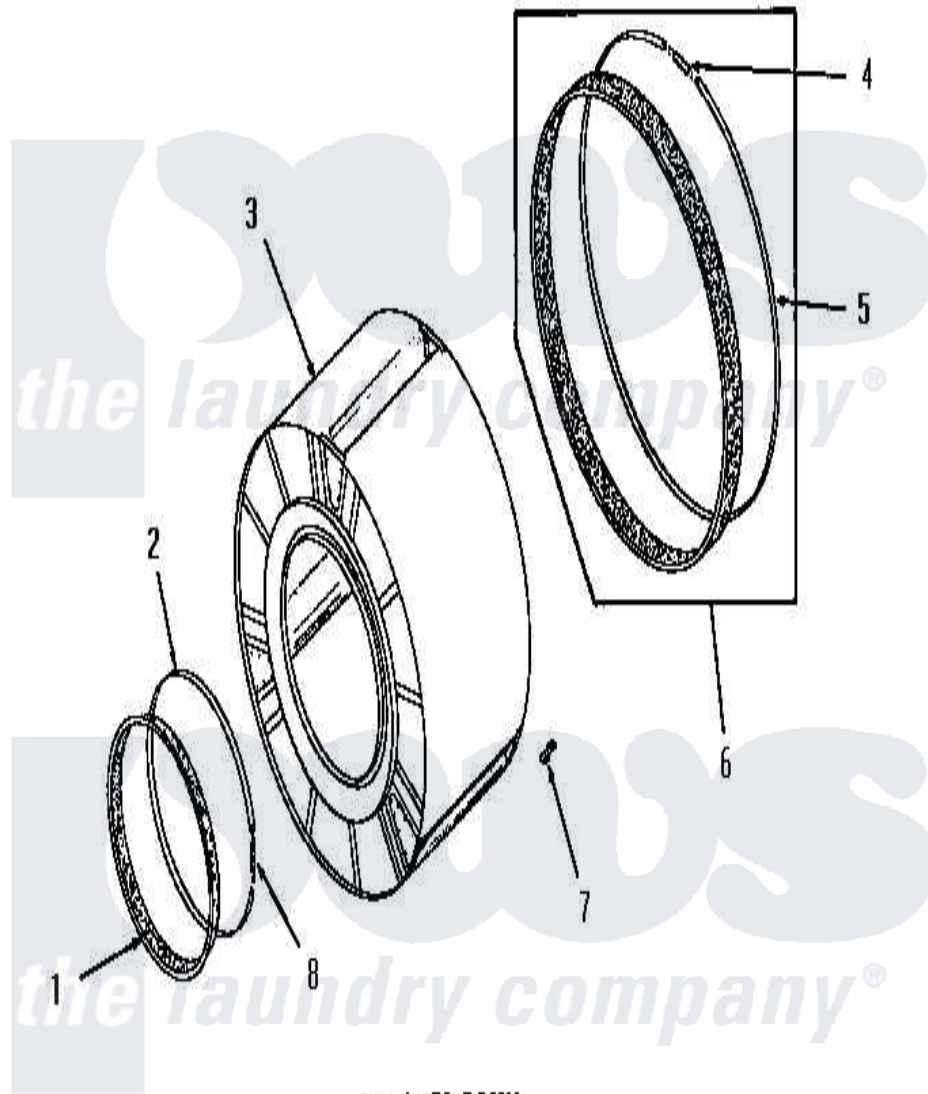

# Amana DG3681 09 - CLOTHES DRUM

**CLOTHES DRUM**

Amana [Residential Amana DG3681 Washer Parts](#) Parts Diagram 09 - CLOTHES DRUM  
 Click on the part number to view part

Item	Original Part Number	Replaced By	Status	Part Description
1	<a href="#">51881</a>			Seal, Front
2	<a href="#">50169</a>			Strap, Retainer
3	53137	<a href="#">53137ENG</a>		50/50 Solder
4	<a href="#">52310</a>			Spring
5	<a href="#">50781</a>			Strap, Seal
6	<a href="#">51883A</a>			Assembly, Seal
7	51201		Not Available	CLIP
8	<a href="#">50168</a>			Spring