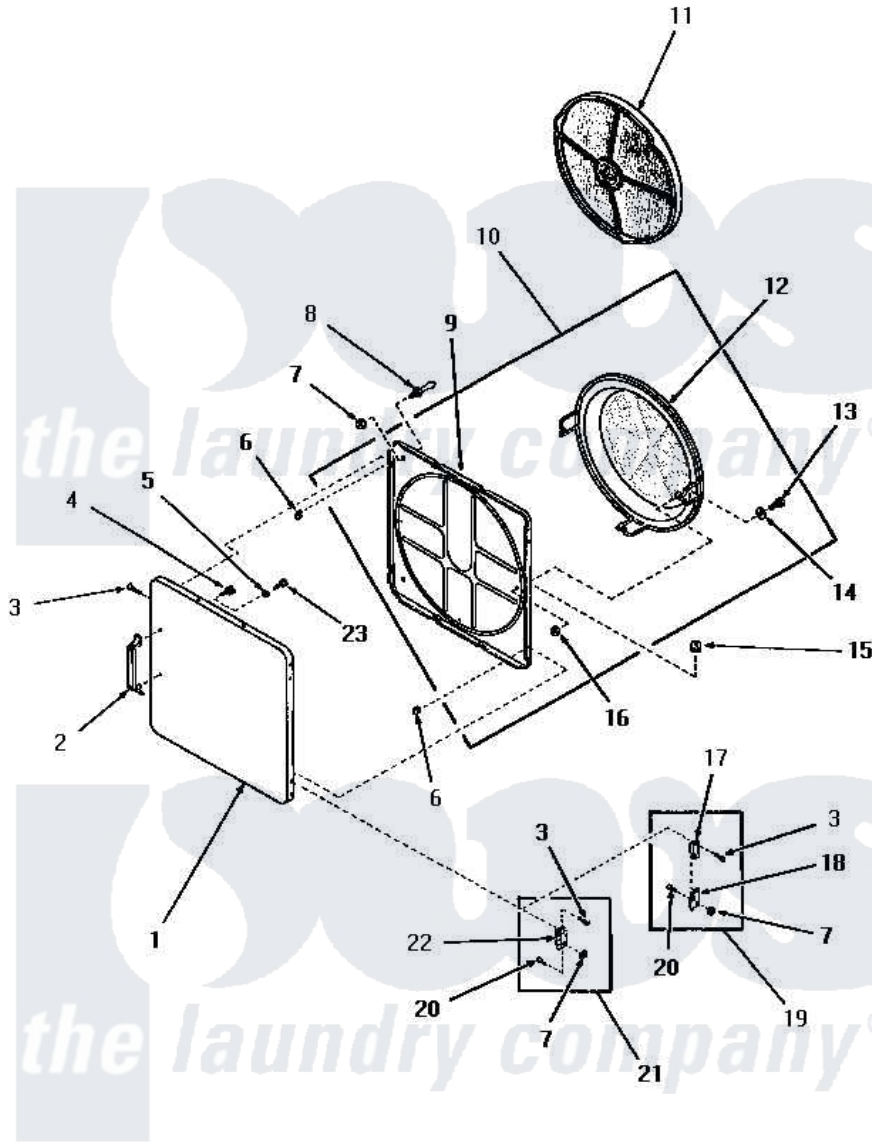

Amana DG3681 17 - LOADING DOOR

LOADING DOOR (Through Serial Nos. 31V9368 and 566Y580)

Amana [Residential Amana DG3681 Washer Parts](#) Parts Diagram 17 - LOADING DOOR
Click on the part number to view part

Item	Original Part Number	Replaced By	Status	Part Description
1	52489W		Not Available	OUTER DOOR PANEL, WHITE
"	52489H		Not Available	OUTER DOOR PANEL, HARVEST GOLD
"	52489C		Not Available	OUTER DOOR PANEL, COPPERTONE
"	52489A		Not Available	OUTER DOOR PANEL, AVOCADO
2	54068	61925		Pull Door Commercial Black
3	52864	500226		Screw, 8b-16 x 5/8 Tap
4	52150	489464		Screw
5	Y20278		Not Available	LOCKWASHER
6	52865		Not Available	SPEED NUT
7	51236	488130		Nut
8	51992			Strike, Door
9	54730		Not Available	INNER DOOR PANEL
10	54738		Not Available	ASSY,HOUSING & PANEL
11	53002		Not Available	NO LONGER AVAILABLE

12	54731	54-731		Bake Element
13	24688		Not Available	CAP SCREW
14	Q6275		Not Available	WASHER
15	51858			Grommet
16	52566	27001225		Nut, Jam Mid Lock 1/4-20
17	Y0053944	D7772202		Air Duct. Bottom
18	Y0053945	D7772101		Shield-Light
19	Y00000000		Not Available	SEE NOTE MODELS DG3350, DG3300, DG3250 AND DG3240
20	22649			Screw, 8-32 X 13/32 FI
21	Y00000000		Not Available	SEE NOTE ALL OTHER MODELS
22	70014			Hinge
23	22024	20001169		22024 24