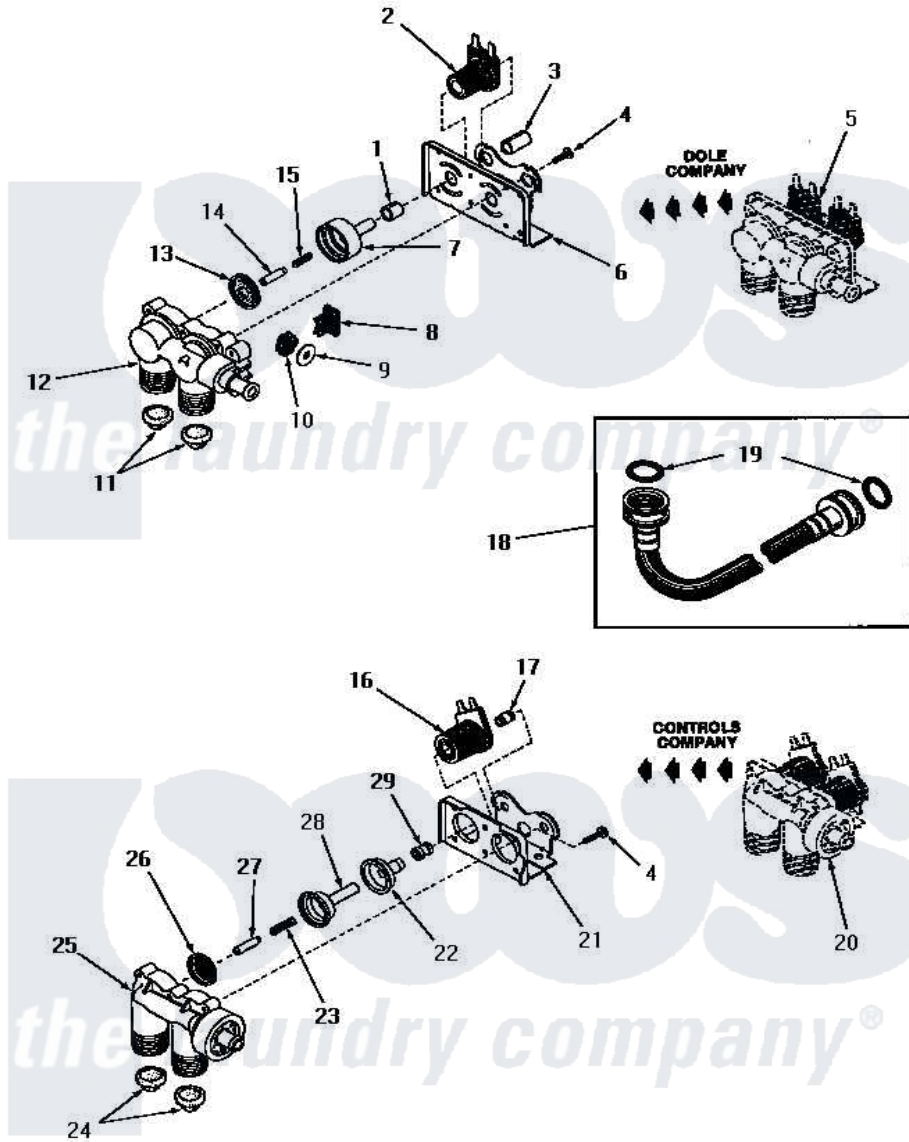

Amana FA3590 01 - 25832 & 25833 MIXING VALVE ASSEMBLIES

25832 and 25833 MIXING VALVE ASSEMBLIES
(See Page 18 for complete assembly)

Amana [Residential Amana FA3590 Washer Parts](#) Parts Diagram 01 - 25832 & 25833 MIXING VALVE ASSEMBLIES
Click on the part number to view part

Item	Original Part Number	Replaced By	Status	Part Description
1	24129		Not Available	SLEEVE,SHORT
2	24126	33930		Valve, Mixing
3	24128		Not Available	SLEEVE,LONG
4	25817C		Not Available	SCREW
5	Y00000000		Not Available	SEE NOTE MIXING VALVE ASSEMBLY
6	Y24127		Not Available	MOUNTING BRACKET
7	24130			Guide, Armature
8	Y24135		Not Available	PLUG,FLOW REGULATOR
9	23224G		Not Available	DIFFUSER
10	21187C		Not Available	REGULATOR,FLOW
11	24122	22002960		Strainer, Washer Inlet
12	24125			Body, Valve
13	24134		Not Available	DIAPHRAGM
14	24132		Not Available	ARMATURE
15	24131		Not Available	SPRING
16	24596A		Not Available	SOLENOID

17	25817M		Not Available	SOLENOID PLUG
18	20241	EZ20241		20 x 24 x 1 Filter 1 Metal Side
19	20290	Y013783		Washer, Inlet Hose
20	Y00000000		Not Available	SEE NOTE MIXING VALVE ASSEMBLY
21	25817B		Not Available	MOUNTING BRACKET
22	25817E		Not Available	SLEEVE, GUIDE xREPLACE
23	25817G		Not Available	SPRING
24	24122	22002960		Strainer, Washer Inlet
25	Y24124		Not Available	VALVE BODY
26	25817K		Not Available	DIAPHRAGM
27	25817H		Not Available	ARMATURE
28	25817F		Not Available	ARMATURE GUIDE
29	25817D		Not Available	SLEEVE ADAPTER