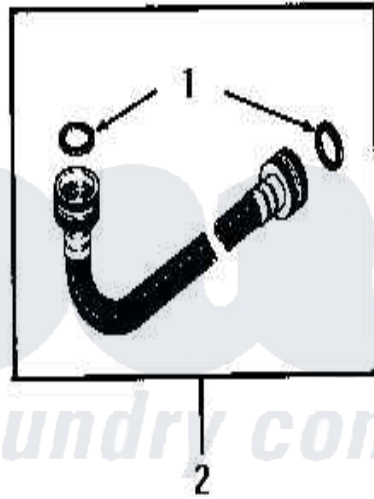

# Amana FA3590 02 - ACCESSORIES

Amana [Residential Amana FA3590 Washer Parts](#) Parts Diagram 02 - ACCESSORIES  
 Click on the part number to view part

Item	Original Part Number	Replaced By	Status	Part Description
1	20290	<a href="#">Y013783</a>		Washer, Inlet Hose
2	20618	<a href="#">21001467</a>		Hose- 10'
"	20617		Not Available	HOSE, INLET (8 FT)
3	25863	<a href="#">16272</a>		Connector, Straight
4	20616		Not Available	EXTENSION, DRAIN HOSE (1 FT)
NI	258P3		Not Available	KIT,CAPACITOR