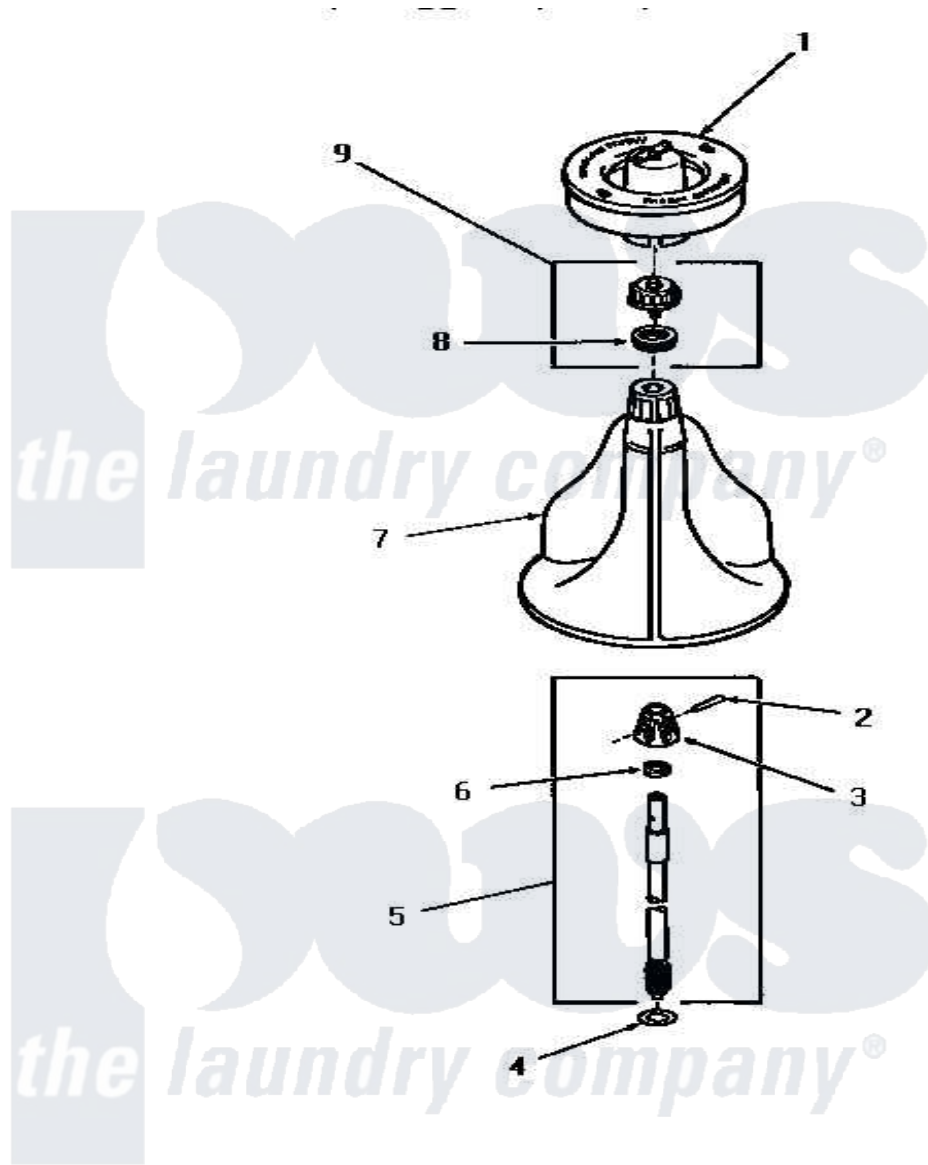

Amana FA3590 04 - AGITATOR, SHAFT & FABRIC SOFTENER DISP

AGITATOR, SHAFT AND FABRIC SOFTENER DISPENSER

Amana Residential Amana FA3590 Washer Parts Parts Diagram 04 - AGITATOR, SHAFT & FABRIC SOFTENER DISP
 Click on the part number to view part

Item	Original Part Number	Replaced By	Status	Part Description
1	23546		Not Available	ASSY,DISPENSER-FAB-SOF
2	20243			Pin, Taper
3	20056		Not Available	BLOCK, DRIVE
4	22135			Washer
5	21751	21751P		Assyshaft
6	20057	222T017P01		Washer FIB 21/32 ID X 1156 OD X 1/8
7	26006			Assembly, Agitator
8	21036			Clip, Cable
9	26015			Assembly, Cap And Ring-Agitator
"	26014			Assembly, Cap And Ring-Agitator