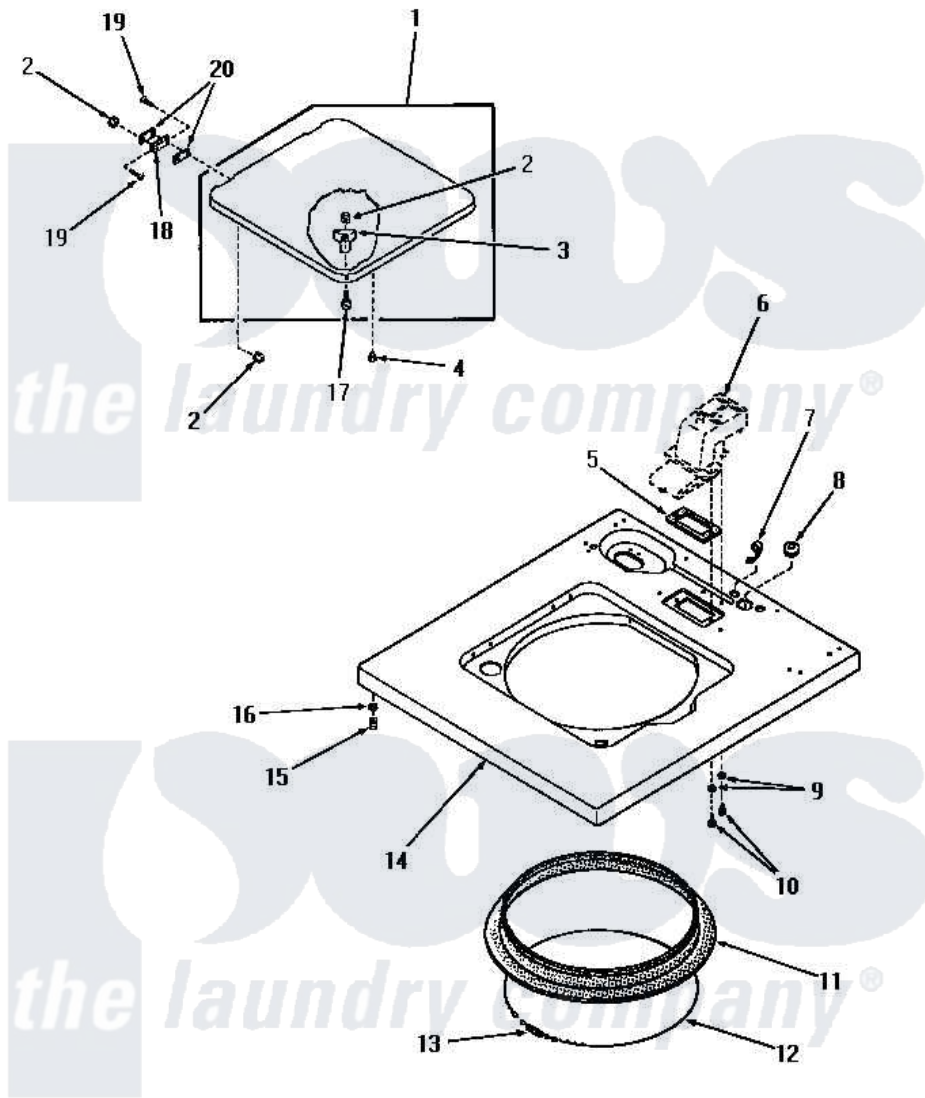

Amana FA3590 07 - CABINET TOP & LOADING DOOR

CABINET TOP AND LOADING DOOR

Amana [Residential Amana FA3590 Washer Parts](#) Parts Diagram 07 - CABINET TOP & LOADING DOOR
 Click on the part number to view part

Item	Original Part Number	Replaced By	Status	Part Description
1	26901W		Not Available	ASSY,LID & CATCH xREPLACE
"	26901A		Not Available	LOADING DOOR, AVOCADO
"	26901K		Not Available	LOADING DOOR, COFFEE
"	26901C		Not Available	LOADING DOOR, COPPERTONE
"	26901H		Not Available	ASSY,LID & CATCH
"	26901L		Not Available	ASSY,LID & CATCH
2	21752			Nut, 8-32 Hex Brilock
3	25217	R0603504		Actuator, Door Switch
4	21176			Bumper
5	23255		Not Available	GASKET
6	Y00000000		Not Available	SEE NOTE WATER INLET
7	21903	211881		Grommet, Cord Part Not Used- Gas Models Only
8	20118		Not Available	GROMMET,1982 INV
9	20493			Washer, 11/64 ID x 3/8 OD

10	55469	500226	Screw, 8b-16 x 5/8 Tap
11	25277		Guard, Rim
12	22352	Not Available	RETAINER,WIRE
13	20791	Not Available	SPRING
14	26819A	Not Available	CABINET TOP, AVOCADO
"	26819K	Not Available	CABINET TOP, COFFEE
"	26819C	Not Available	CABINET TOP, COPPERTONE
"	26819L	Not Available	ASSY, TOP
"	26819H	Not Available	CABINET TOP, HARVEST GOLD
"	26819W	Not Available	CABINET TOP, WHITE
15	23007	Not Available	CAGED NUT
16	24861	Not Available	LOCKWASHER, .448X.789SH
17	26729	Not Available	SCREW AND WASHER
18	21583		Hinge
19	22649		Screw, 8-32 X 13/32 FI
20	21584		Gasket