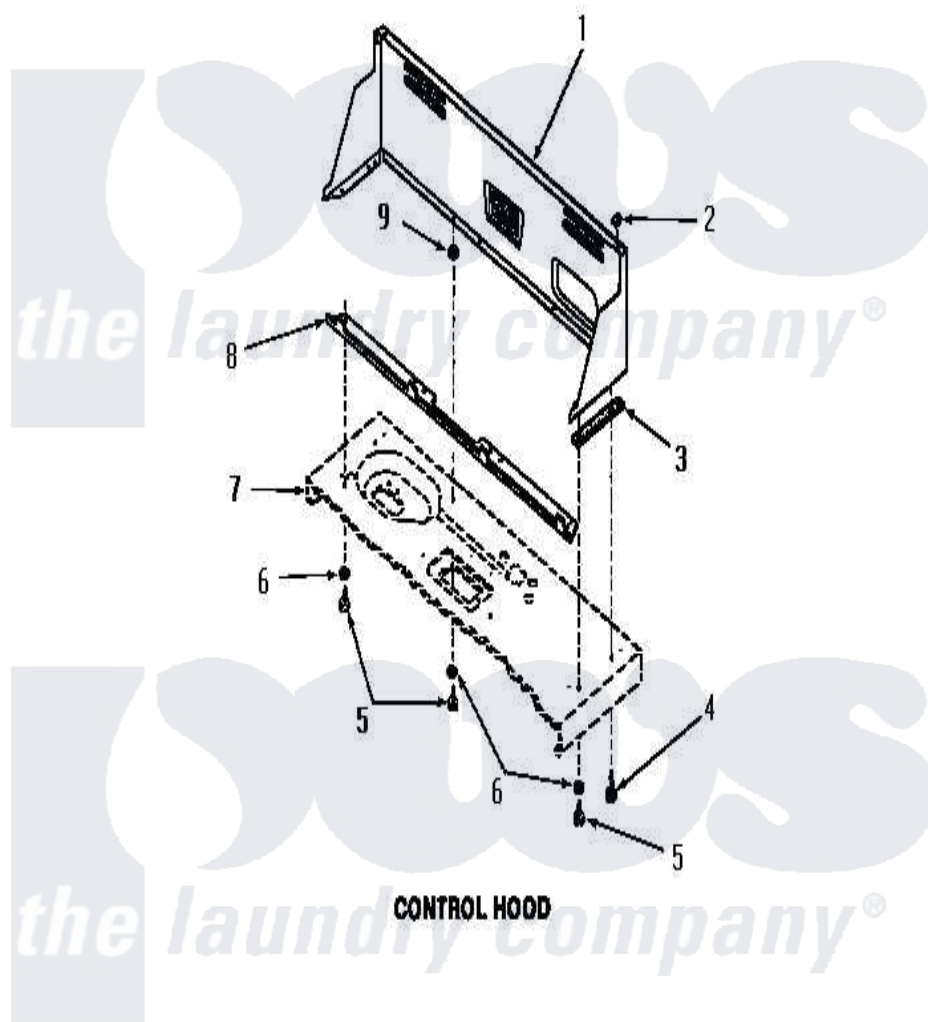

Amana FA3590 09 - CONTROL HOOD

Amana [Residential Amana FA3590 Washer Parts](#) Parts Diagram 09 - CONTROL HOOD
 Click on the part number to view part

Item	Original Part Number	Replaced By	Status	Part Description
1	26820W		Not Available	CONTROL HOOD, WHITE
"	26820H		Not Available	CONTROL HOOD GOLD
"	26820L		Not Available	CONTROL HOOD, ALMOND
"	26820C		Not Available	CONTROL HOOD, COPPERTONE
"	26820K		Not Available	CONTROL HOOD, COFFEE
"	26820A		Not Available	CONTROL HOOD, AVOCADO
2	24522			Nut, Speed-8ab-18 C1995
3	23028		Not Available	GASKET,CONTROL BOX END
4	25724		Not Available	HEX HEAD SCREW
5	52150	489464		Screw
6	20493			Washer, 11/64 ID x 3/8 OD
7	Y00000000		Not Available	SEE NOTE CABINET TOP
8	23360		Not Available	ANGLE
9	23425		Not Available	WASHER,7/32IDX7/16ODX.