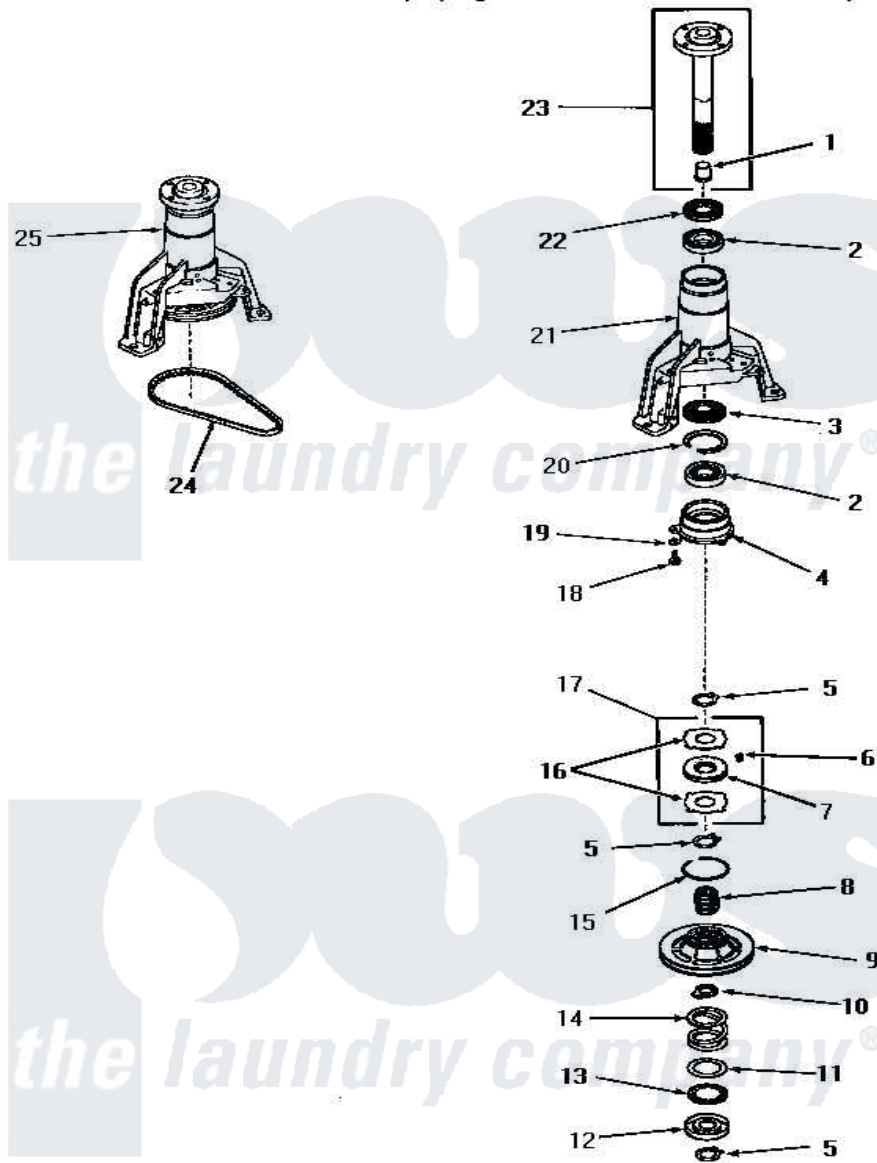

# Amana FA3590 13 - MAIN BEARING ASSY & SPIN BELT

## MAIN BEARING ASSEMBLY AND SPIN BELT

Amana [Residential Amana FA3590 Washer Parts](#) Parts Diagram 13 - MAIN BEARING ASSY & SPIN BELT  
 Click on the part number to view part

Item	Original Part Number	Replaced By	Status	Part Description
1	<a href="#">25854</a>			Bearing
2	<a href="#">20012</a>			Bearing
3	<a href="#">26247</a>			Slinger, Water
4	<a href="#">23639</a>			Retainer
5	<a href="#">23724</a>			Ring, Retaining
6	<a href="#">24500</a>			Clip, Spring
7	<a href="#">23708</a>			Assembly, Brake Disk
8	23634		Not Available	HUB
9	<a href="#">24690</a>			Assembly, Spin Pulley
10	23635		Not Available	STOP
11	<a href="#">23722</a>			Race, Bearing
12	<a href="#">23640</a>			Retainer
13	23721		Not Available	BEARING, NEEDLE
14	<a href="#">23723</a>			Spring
15	Y23720		Not Available	RING, SNAP
16	23637		Not Available	DISC, BRAKE

17	<a href="#">24599</a>		Assembly, Brake Disk
18	<a href="#">02422</a>		Screw, 1/4-20 X 1/2 HeX
19	<a href="#">02431</a>		Lockwasher, 1/4 Ext Shk
20	20084	Not Available	RING,RETAINING
21	25979	Not Available	HOUSING,MAIN BEARING
22	Y21659	Not Available	SEAL
23	<a href="#">23731</a>		Assembly, Spin Shaft
24	23759	Not Available	BELT
25	<a href="#">26018</a>		AsseMbly, Bearing Housing-M
NI	<a href="#">03200</a>		A-D Drive Lubricant