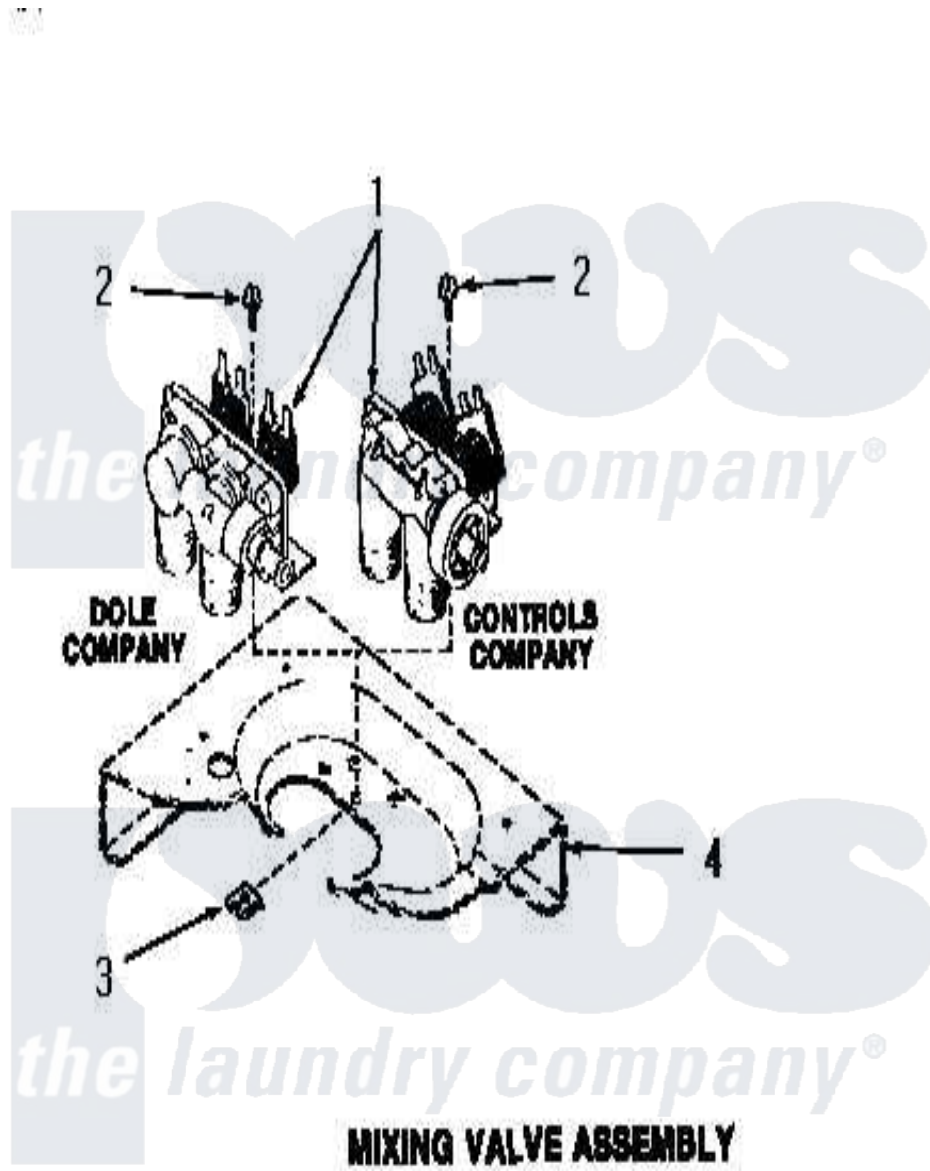

Amana FA3590 14 - MIXING VALVE ASSY

Amana [Residential Amana FA3590 Washer Parts](#) Parts Diagram 14 - MIXING VALVE ASSY
Click on the part number to view part

Item	Original Part Number	Replaced By	Status	Part Description
1	25833			Valve, Mixing
2	23962	W10116760		Screw
3	23277		Not Available	NUT,SPEED
4	Y00000000		Not Available	SEE NOTE CABINET TOP