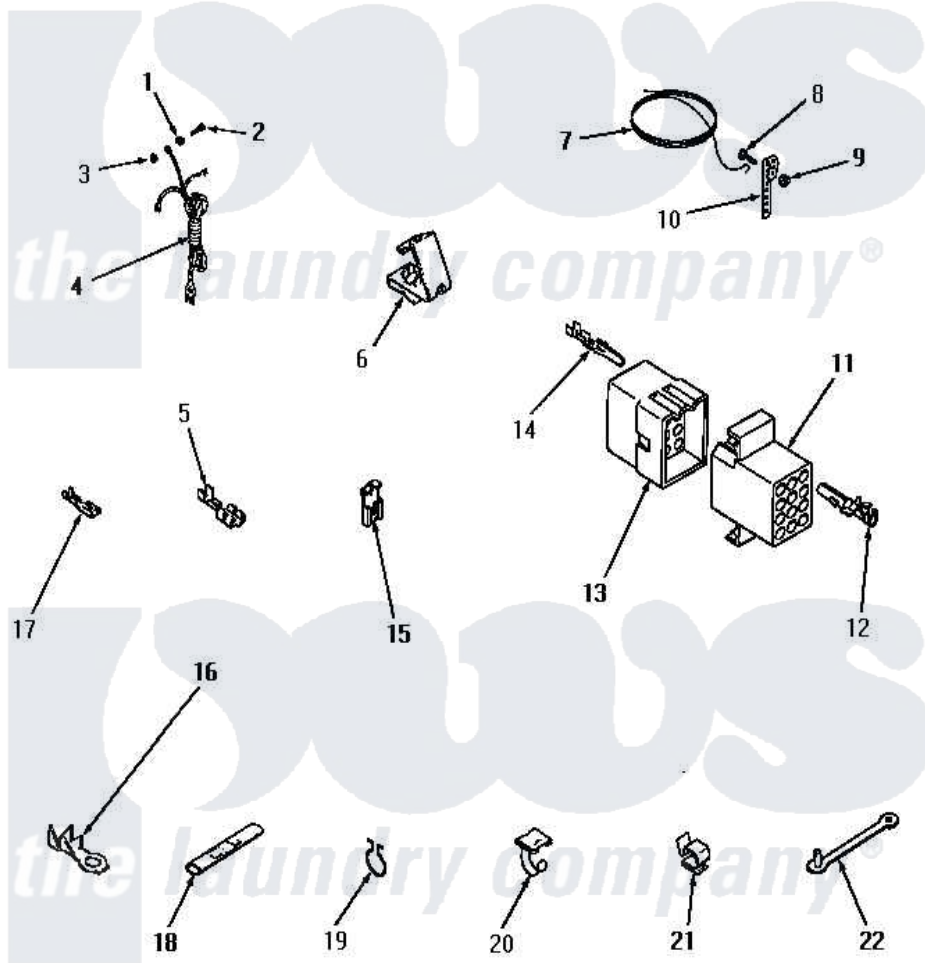

# Amana FA3590 17 - POWER CORD, WIRE & TERMINALS

## POWER CORD, WIRE AND TERMINALS

Amana [Residential Amana FA3590 Washer Parts](#) Parts Diagram 17 - POWER CORD, WIRE & TERMINALS  
 Click on the part number to view part

Item	Original Part Number	Replaced By	Status	Part Description
1	<a href="#">03815</a>			Lockwasher, No.10 Ext Shk
2	<a href="#">20267</a>			Screw, 10-24 X 3/8 Round
3	03673		Not Available	NUT
4	22660		Not Available	POWER CORD AND PLUG
5	Y00119		Not Available	SPADE TERMINAL(18 GAUGE) (1/4 INCH-(1) 18 GAUGE WIRE)
6	00158		Not Available	GROUND CLIP
7	Y21429		Not Available	GROUND WIRE
8	21431		Not Available	ROUND HEAD SCREW
9	Y20278		Not Available	LOCKWASHER
10	21430		Not Available	STRAP,GROUND
11	23042		Not Available	RECEPTACLE
"	Y23034	<a href="#">26163</a>		Receptacle, 9 Circuit
"	<a href="#">23036</a>			Receptacle, 12 Circuit
"	23038		Not Available	RECEPTACLE,15 CIRCUIT
"	23039	<a href="#">697780</a>		Receptacle,

12	Y00117	<a href="#">5011-XX</a>		093 Female Socket
13	23035		Not Available	PLUG,12 CIRCUIT
"	<a href="#">23033</a>			Plug, 9 Circuit
"	<a href="#">23037</a>			Plug, 15 Circuit
"	<a href="#">23041</a>			Plug, 6 Circuit
"	<a href="#">23040</a>			Plug-3 Circuit
14	<a href="#">Y00116</a>			Terminal, Pin-Male
15	<a href="#">Y00120</a>			Terminal, Flag-1/4 Fema
16	<a href="#">00110</a>			No.10 18 Gauge Wire
17	<a href="#">00112</a>			Terminal, Spade-3/16 Fe
18	21091		Not Available	CONNECTOR TWO 1/4 INCH MALE
19	<a href="#">51291</a>			Clip, Wire
20	21793		Not Available	CABLE CLIP
21	<a href="#">21036</a>			Clip, Cable
22	22837		Not Available	STRAP,WIRE