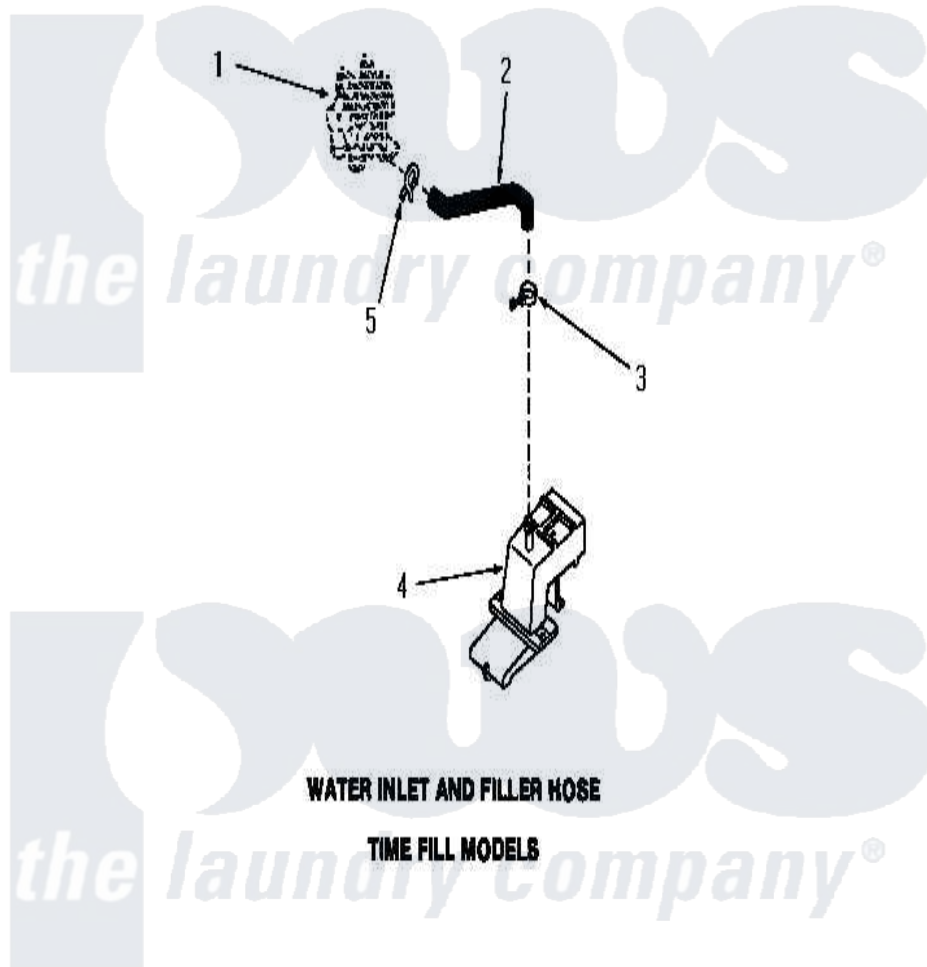

Amana FA3590 20 - WATER INLET & FILLER HOSE

Amana [Residential Amana FA3590 Washer Parts](#) Parts Diagram 20 - WATER INLET & FILLER HOSE
Click on the part number to view part

Item	Original Part Number	Replaced By	Status	Part Description
"	NOTE:		Not Available	IF DRAIN HOSE MUST BE SHORTENED, CUT HOSE BETWEEN MOLDED END AND ELBOW. USE NO.25863 HOSE COUPLING TO SPLICE HOSE.
1	Y00000000		Not Available	SEE NOTE MIXING VALVE ASSEMBLY
2	25822			Hose, Filler
3	25988	596669		Clamp, Manifold
4	23327			Assembly, Water Inlet
5	80479		Not Available	HOSE CLAMP