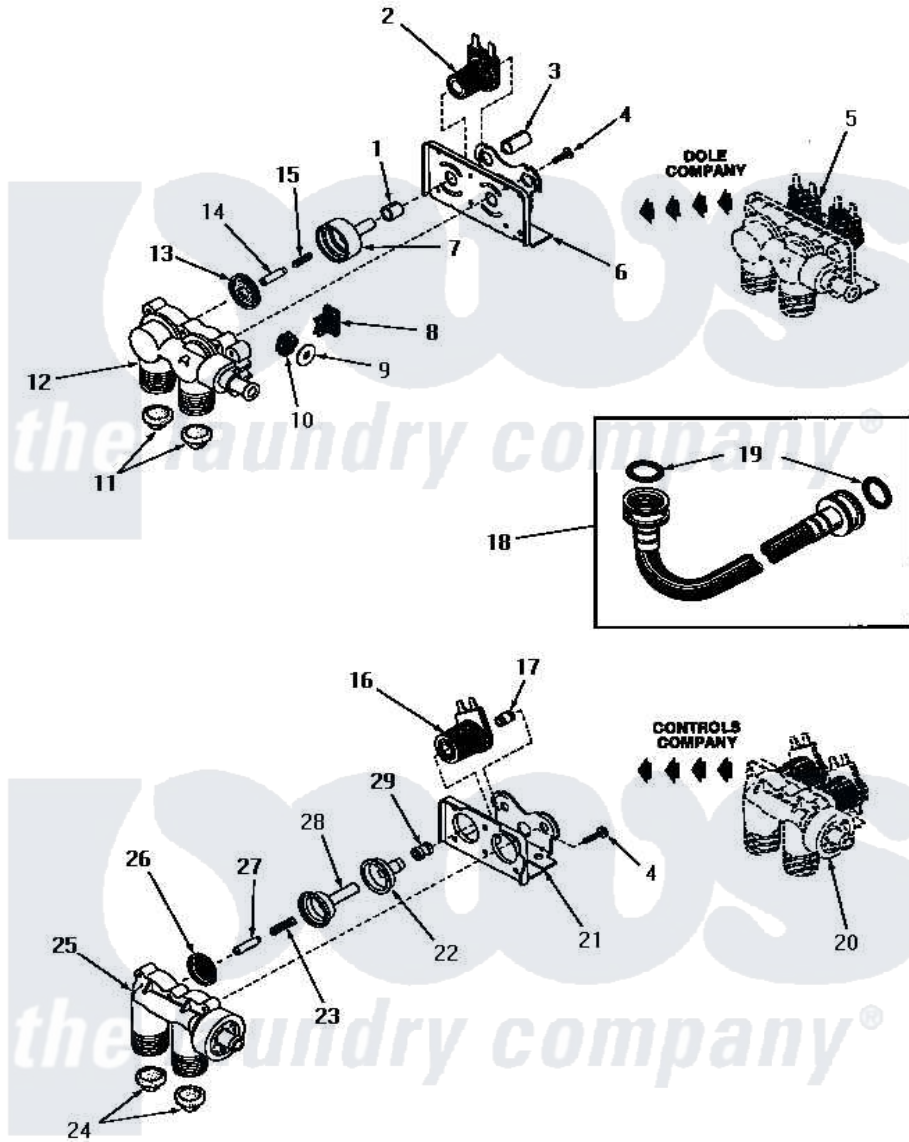

# Amana FA3691 01 - 25832 & 25833 MIXING VALVE ASSEMBLIES

**25832 and 25833 MIXING VALVE ASSEMBLIES**  
(See Page 18 for complete assembly)

Amana [Residential Amana FA3691 Washer Parts](#) Parts Diagram 01 - 25832 & 25833 MIXING VALVE ASSEMBLIES  
Click on the part number to view part

Item	Original Part Number	Replaced By	Status	Part Description
1	24129		Not Available	SLEEVE,SHORT
2	24126	<a href="#">33930</a>		Valve, Mixing
3	24128		Not Available	SLEEVE,LONG
4	25817C		Not Available	SCREW
5	Y00000000		Not Available	SEE NOTE MIXING VALVE ASSEMBLY
6	Y24127		Not Available	MOUNTING BRACKET
7	<a href="#">24130</a>			Guide, Armature
8	Y24135		Not Available	PLUG,FLOW REGULATOR
9	23224G		Not Available	DIFFUSER
10	<a href="#">23224C</a>			Regulator, Flow
11	24122	<a href="#">22002960</a>		Strainer, Washer Inlet
12	<a href="#">24125</a>			Body, Valve
13	24134		Not Available	DIAPHRAGM
14	24132		Not Available	ARMATURE
15	24131		Not Available	SPRING
16	24596A		Not Available	SOLENOID

17	25817M	Not Available	SOLENOID PLUG
18	20241	<a href="#">EZ20241</a>	20 x 24 x 1 Filter 1 Metal Side
19	20290	<a href="#">Y013783</a>	Washer, Inlet Hose
20	Y00000000	Not Available	SEE NOTE MIXING VALVE ASSEMBLY
21	25817B	Not Available	MOUNTING BRACKET
22	25817E	Not Available	SLEEVE, GUIDE xREPLACE
23	25817G	Not Available	SPRING
24	24122	<a href="#">22002960</a>	Strainer, Washer Inlet
25	24123	Not Available	VALVE BODY
26	25817K	Not Available	DIAPHRAGM
27	25817H	Not Available	ARMATURE
28	25817F	Not Available	ARMATURE GUIDE
29	25817D	Not Available	SLEEVE ADAPTER