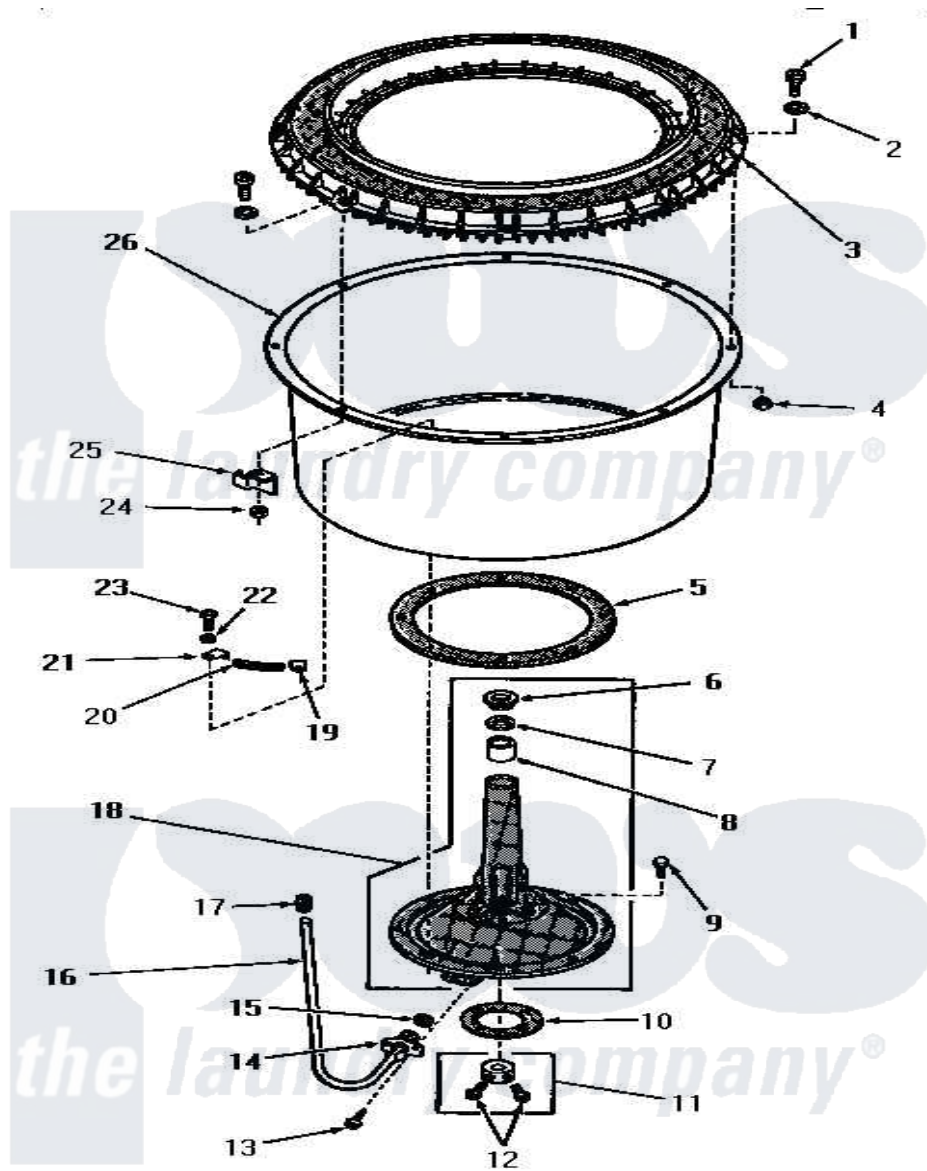

Amana FA3691 03 - AGITATOR POST & SPIN TUB

AGITATOR POST AND SPIN TUB

Amana [Residential Amana FA3691 Washer Parts](#) Parts Diagram 03 - AGITATOR POST & SPIN TUB
 Click on the part number to view part

Item	Original Part Number	Replaced By	Status	Part Description
1	25251	EZ25251		25 x 25 x 1 Filter 1 Metal Side
2	25100			Washer, 17/64 ID x 1/2 OD
3	24931		Not Available	BALANCE RING
4	25250			Nut, 1/4-20 Hex Nyllock
5	22449		Not Available	GASKET
6	23685			Bearing
7	23684			Seal
8	23686			Bearing
9	20261			Screw, Cap
10	20120			Gasket
11	20377			Collar Assembly
12	23481	02422		Screw, 1/4-20 X 1/2 HeX
13	20852		Not Available	SCREW,10-24 X 1/2 HEX
14	26046			Bracket, Sediment Tube
15	20110			Gasket
16	25980			Tube, Sediment

17	22361		Sleeve
18	26016	2-6016	Wheel 71/2x6
19	22446		Clip
20	22144		Spring
21	22447		Clip
22	20121	Not Available	GASKET
23	20260		Screw, 5/16-18 X 3/4 RD
24	26678		Nut, Self-Locking
25	22025		Bracket
26	25976	Not Available	TUB,SPIN-SS
NI	243P3	Not Available	KIT,AGITATOR POST