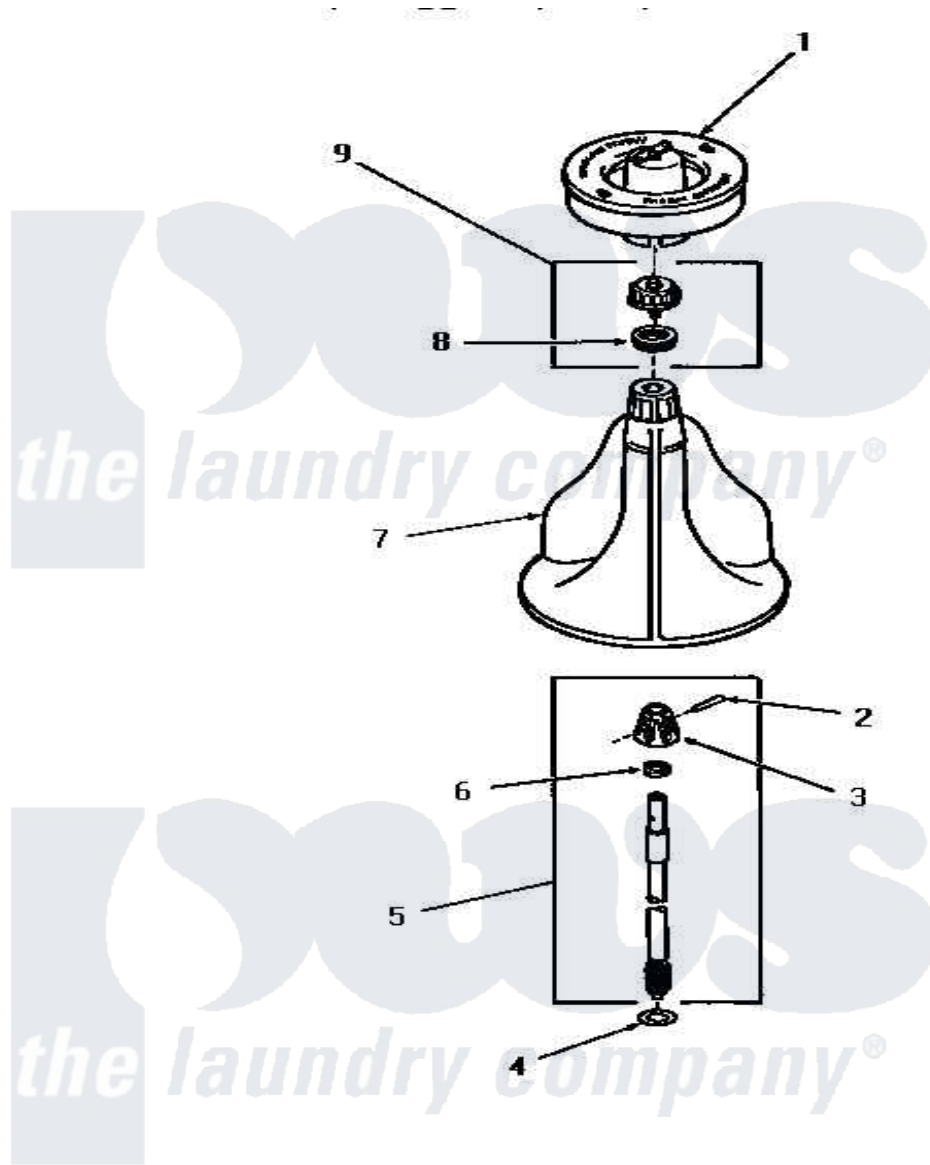

Amana FA3691 04 - AGITATOR, SHAFT & FABRIC SOFTENER DISP

AGITATOR, SHAFT AND FABRIC SOFTENER DISPENSER

Amana Residential Amana FA3691 Washer Parts Parts Diagram 04 - AGITATOR, SHAFT & FABRIC SOFTENER DISP
 Click on the part number to view part

Item	Original Part Number	Replaced By	Status	Part Description
1	23546		Not Available	ASSY,DISPENSER-FAB-SOF
2	20243			Pin, Taper
3	20056		Not Available	BLOCK, DRIVE
4	22135			Washer
5	21751	21751P		Assyshaft
6	20057	222T017P01		Washer FIB 21/32 ID X 1156 OD X 1/8
7	25975		Not Available	ASSY,AGITATOR
8	21036			Clip, Cable
9	26015			Assembly, Cap And Ring-Agitator
"	26014			Assembly, Cap And Ring-Agitator