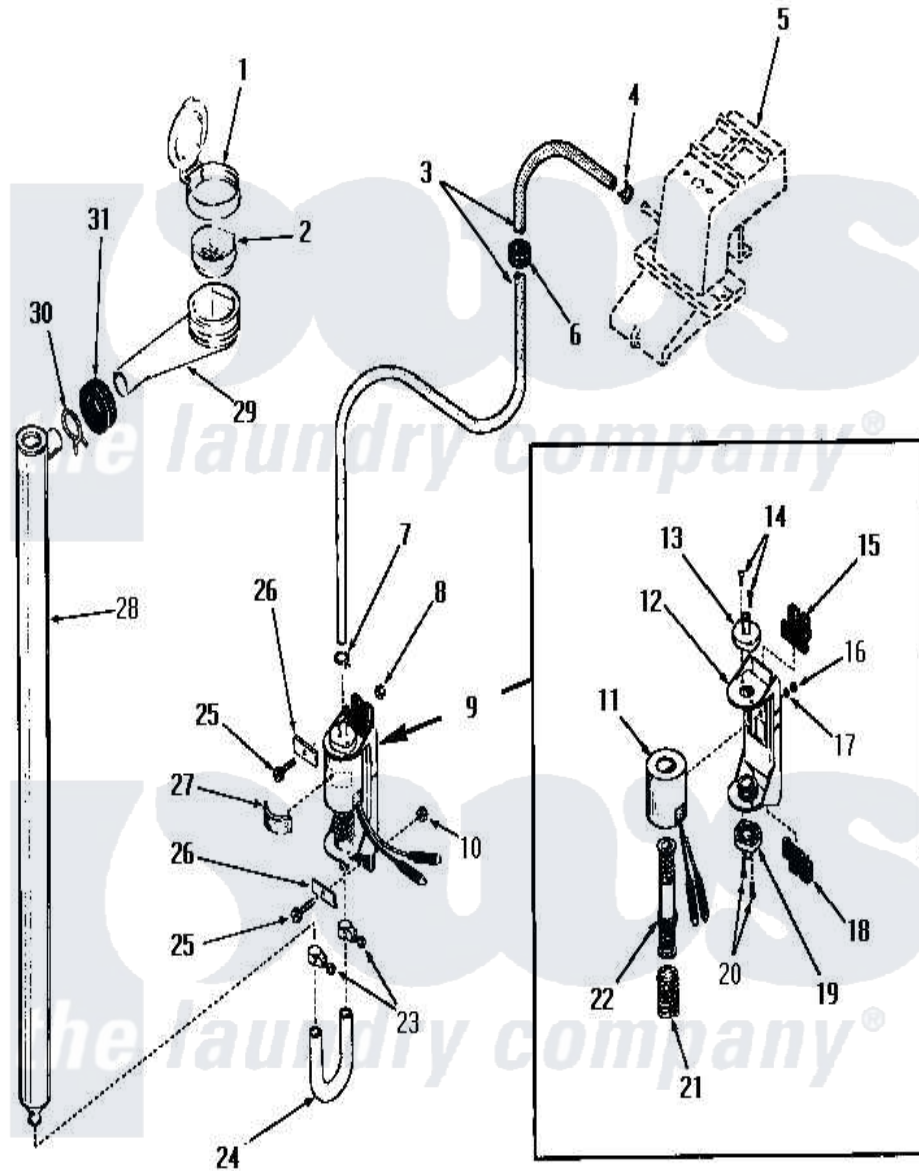

Amana FA3691 05 - BLEACH DISPENSER

Amana [Residential Amana FA3691 Washer Parts](#) Parts Diagram 05 - BLEACH DISPENSER
 Click on the part number to view part

| Item | Original Part Number | Replaced By | Status | Part Description |
|------|-----------------------|-------------|---------------|-------------------------|
| 1 | 22484 | | Not Available | BLEACH LID |
| 2 | 21984 | | | Cover, Dispenser |
| 3 | 22300 | | Not Available | HOSE |
| 4 | 23410 | | Not Available | HOSE CLAMP |
| 5 | Y00000000 | | Not Available | SEE NOTE WATER INLET |
| 6 | 22299 | | Not Available | GROMMET |
| 7 | 22295 | | Not Available | HOSE CLAMP |
| 8 | 22001 | | | Nut, 10-24 Nylon Hex BR |
| 9 | 22337 | | | Pump, Bleach |
| 10 | 22001 | | | Nut, 10-24 Nylon Hex BR |
| 11 | 22337B | | Not Available | COIL AND FRAME |
| 12 | 22337A | | Not Available | BASE |
| 13 | 22337E | | Not Available | HOSE CONNECTOR |
| 14 | 51356 | | Not Available | SCREW,6-32 X 5/16 RD H |
| 15 | 22337F | | Not Available | ISOLATION MOUNT |
| 16 | 22337G | | Not Available | NUT |

| | | | |
|----|--------|---------------|-----------------------------|
| 17 | 21735 | Not Available | LOCKWASHER,No.10 INTSHKP |
| 18 | 22337F | Not Available | ISOLATION MOUNT |
| 19 | 22337E | Not Available | HOSE CONNECTOR |
| 20 | 51356 | Not Available | SCREW,6-32 X 5/16 RD H |
| 21 | 22337D | Not Available | SPRING |
| 22 | 22337C | Not Available | ARMATURE AND VALVE |
| 23 | 24604 | Not Available | HOSE CLAMP |
| 24 | 22302 | Not Available | HOSE |
| 25 | 25989 | Not Available | HEX HEAD SCREW |
| 26 | Y22287 | Not Available | BLEACH PUMP BRACKET |
| 27 | 25220 | Not Available | BUMPER |
| 28 | 22303 | Not Available | TUBE,BLEACH |
| 29 | 22377 | Not Available | DISPENSER xREPLACE |
| 30 | Y03640 | Not Available | CLAMP |
| 31 | 20118 | Not Available | GROMMET,1982 INV |