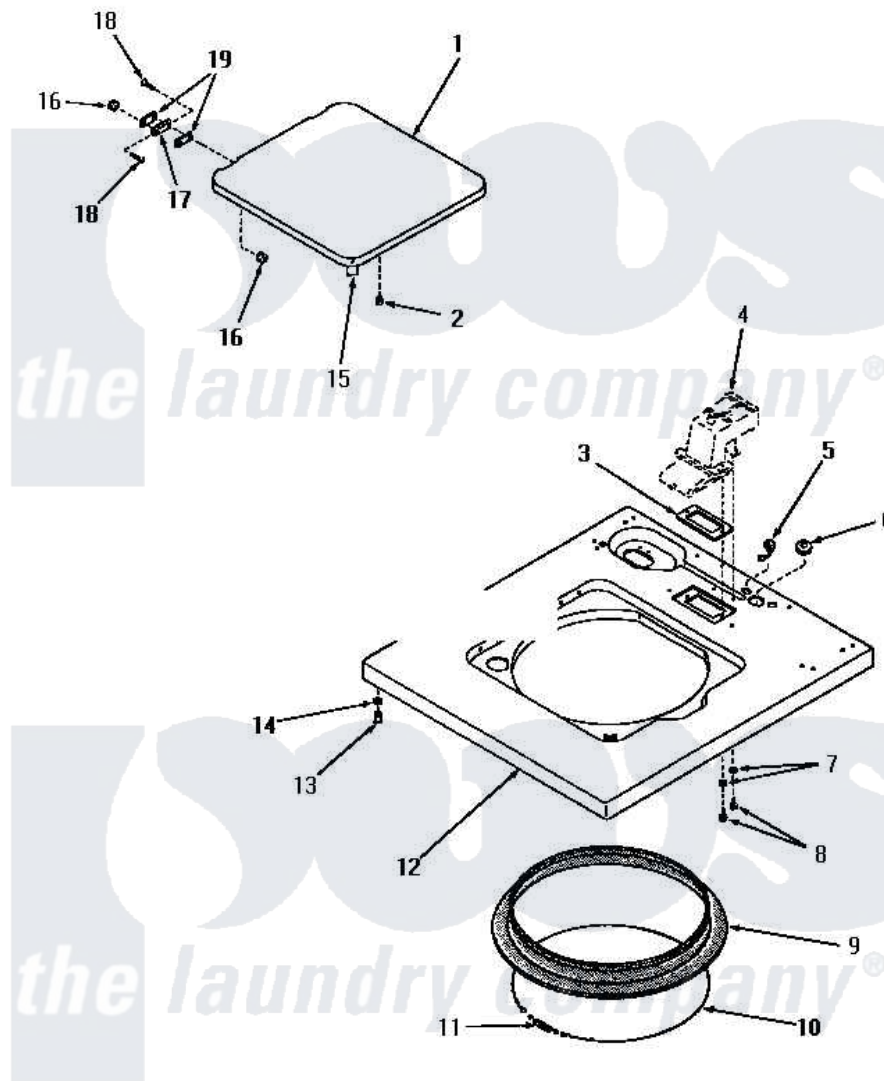

# Amana FA3691 07 - CABINET TOP & LOADING DOOR

## CABINET TOP AND LOADING DOOR

Amana [Residential Amana FA3691 Washer Parts](#) Parts Diagram 07 - CABINET TOP & LOADING DOOR  
 Click on the part number to view part

Item	Original Part Number	Replaced By	Status	Part Description
1	22271W		Not Available	LOADING DOOR, WHITE
"	22271A		Not Available	LOADING DOOR, AVOCADO
"	22271H		Not Available	LOADING DOOR, HARVEST GOLD
"	22271C		Not Available	LOADING DOOR, COPPERTONE
2	<a href="#">21176</a>			Bumper
3	23255		Not Available	GASKET
4	Y00000000		Not Available	SEE NOTE WATER INLET
5	21903	<a href="#">211881</a>		Grommet, Cord Part Not Used-Gas Models Only
6	20118		Not Available	GROMMET,1982 INV
7	<a href="#">20493</a>			Washer, 11/64 ID x 3/8 OD
8	52150	<a href="#">489464</a>		Screw
9	<a href="#">25277</a>			Guard, Rim
10	22352		Not Available	RETAINER,WIRE
11	20791		Not Available	SPRING

12	25829H	Not Available	CABINET TOP, HARVEST GOLD
"	25829A	Not Available	CABINET TOP, AVOCADO
"	25829W	Not Available	CABINET TOP, WHITE
"	25829C	Not Available	CABINET TOP, COPPERTONE
13	23007	Not Available	CAGED NUT
14	24861	Not Available	LOCKWASHER, .448X.789SH
15	25217	<a href="#">R0603504</a>	Actuator, Door Switch
16	<a href="#">21752</a>		Nut, 8-32 Hex Brilock
17	<a href="#">21583</a>		Hinge
18	<a href="#">22649</a>		Screw, 8-32 X 13/32 FI
19	<a href="#">21584</a>		Gasket