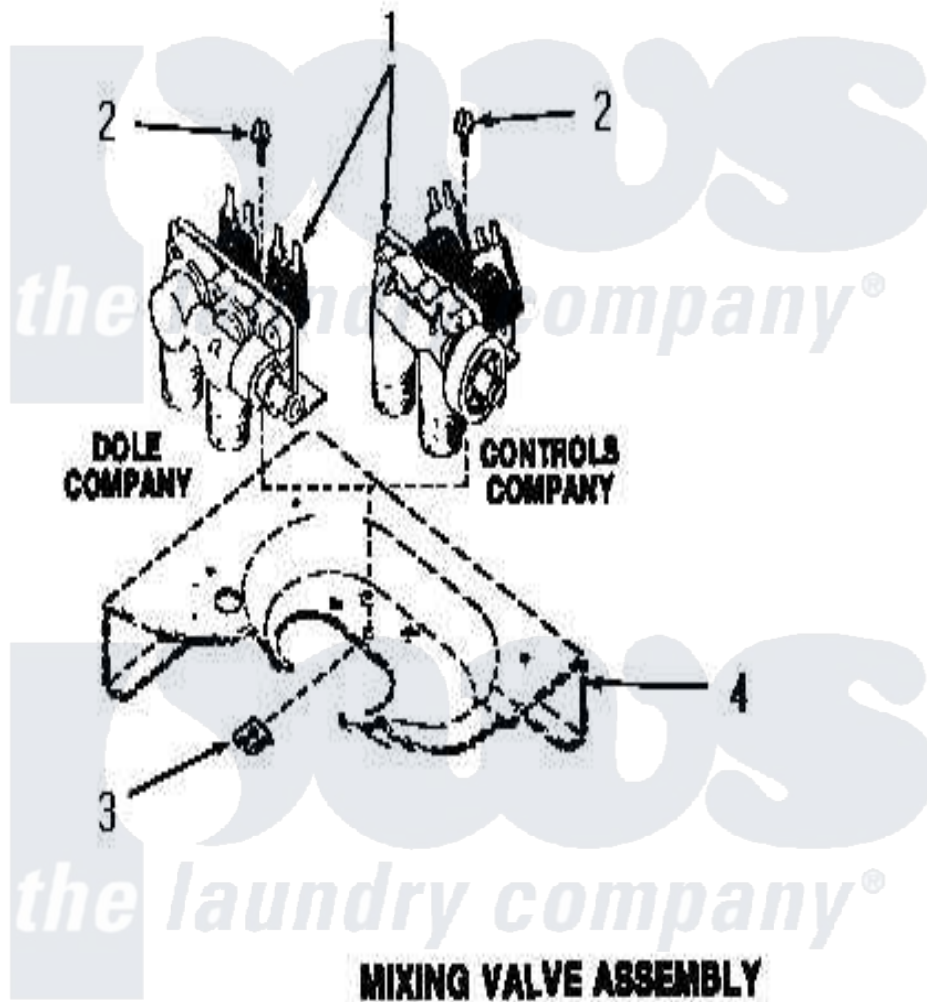

# Amana FA3691 13 - MIXING VALVE ASSY

Amana [Residential Amana FA3691 Washer Parts](#) Parts Diagram 13 - MIXING VALVE ASSY  
 Click on the part number to view part

Item	Original Part Number	Replaced By	Status	Part Description
1	25832	<a href="#">205613</a>		Water Valve
2	23962	<a href="#">W10116760</a>		Screw
3	23277		Not Available	NUT,SPEED
4	Y00000000		Not Available	SEE NOTE CABINET TOP